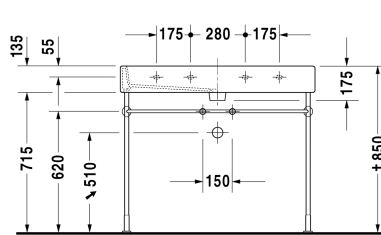

Washbasin, furniture washbasin # 045410..00 / 045410..30 /  
045410..41 / 045410..44 / 045410..60 / 045410..70

| < 1000 mm > |

Washbasin, furniture washbasin	Dimension	Weight	Order number
with tap platform, 1000 mm			
<b>Colors</b>			
00 White Alpin 08 Black			
<b>Variant</b>			
● with overflow	1000 x 470 mm	28,200 kg	045410..00
●●● with overflow	1000 x 470 mm	28,200 kg	045410..30
● without overflow	1000 x 470 mm	28,200 kg	045410..41
●●● without overflow	1000 x 470 mm	28,200 kg	045410..44
☒ with overflow	1000 x 470 mm	28,200 kg	045410..60
☒ without overflow	1000 x 470 mm	28,200 kg	045410..70
Sanitary ceramics with the special WonderGliss surface finish will remain clean and attractive-looking for a long time to come. When ordering WonderGliss please add a "1" as eleventh digit to the model number.			
<b>Accessory</b>			
Design Siphon		1,500 kg	005036
Pop-up basin waste with horizontal lever**		0,500 kg	005031
Towel rail square tube 14 mm, chrome, for washbasin # 045410		0,700 kg	003039
<b>Suitable products</b>			