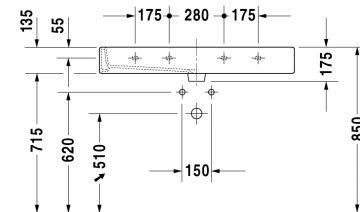

Washbasin, furniture washbasin # 045410..00 / 045410..30 /  
045410..41 / 045410..44 / 045410..60 / 045410..70

| < 1000 mm > |

Washbasin, furniture washbasin	Dimension	Weight	Order number
with tap platform, 1000 mm			
<b>Colors</b>			
00 White Alpin 08 Black			
<b>Variant</b>			
● with overflow	1000 x 470 mm	28,200 kg	045410..00
●●● with overflow	1000 x 470 mm	28,200 kg	045410..30
● without overflow	1000 x 470 mm	28,200 kg	045410..41
●●● without overflow	1000 x 470 mm	28,200 kg	045410..44
☒ with overflow	1000 x 470 mm	28,200 kg	045410..60
☒ without overflow	1000 x 470 mm	28,200 kg	045410..70
Sanitary ceramics with the special WonderGliss surface finish will remain clean and attractive-looking for a long time to come. When ordering WonderGliss please add a "1" as eleventh digit to the model number.			
<b>Accessory</b>			
Design Siphon		1,500 kg	005036
Pop-up basin waste with horizontal lever**		0,500 kg	005031
Towel rail square tube 14 mm, chrome, for washbasin # 045410		0,700 kg	003039
<b>Suitable products</b>			