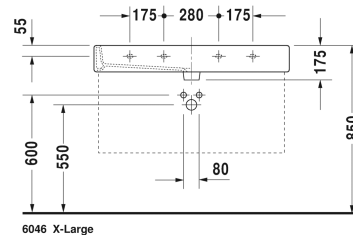

Washbasin, furniture washbasin # 045410..00 / 045410..30 /  
045410..41 / 045410..44 / 045410..60 / 045410..70

| < 1000 mm > |

Washbasin, furniture washbasin	Dimension	Weight	Order number
with tap platform, 1000 mm			
<b>Colors</b>			
00 White Alpin 08 Black			
<b>Variant</b>			
● with overflow	1000 x 470 mm	28,200 kg	045410..00
●●● with overflow	1000 x 470 mm	28,200 kg	045410..30
● without overflow	1000 x 470 mm	28,200 kg	045410..41
●●● without overflow	1000 x 470 mm	28,200 kg	045410..44
☒ with overflow	1000 x 470 mm	28,200 kg	045410..60
☒ without overflow	1000 x 470 mm	28,200 kg	045410..70
Sanitary ceramics with the special WonderGliss surface finish will remain clean and attractive-looking for a long time to come. When ordering WonderGliss please add a "1" as eleventh digit to the model number.			
<b>Accessory</b>			
Design Siphon		1,500 kg	005036
Pop-up basin waste with horizontal lever**		0,500 kg	005031
Towel rail square tube 14 mm, chrome, for washbasin # 045410		0,700 kg	003039
<b>Suitable products</b>			