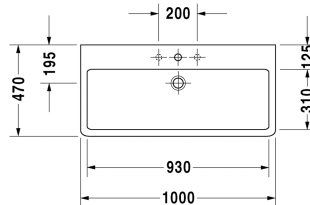

Washbasin, furniture washbasin # 045410..00 / 045410..30 /  
045410..41 / 045410..44 / 045410..60 / 045410..70

| < 1000 mm > |

Washbasin, furniture washbasin	Dimension	Weight	Order number
with tap platform, 1000 mm			
<b>Colors</b>			
00 White Alpin 08 Black			
<b>Variant</b>			
● with overflow	1000 x 470 mm	28,200 kg	045410..00
●●● with overflow	1000 x 470 mm	28,200 kg	045410..30
● without overflow	1000 x 470 mm	28,200 kg	045410..41
●●● without overflow	1000 x 470 mm	28,200 kg	045410..44
☒ with overflow	1000 x 470 mm	28,200 kg	045410..60
☒ without overflow	1000 x 470 mm	28,200 kg	045410..70
Sanitary ceramics with the special WonderGliss surface finish will remain clean and attractive-looking for a long time to come. When ordering WonderGliss please add a "1" as eleventh digit to the model number.			
<b>Accessory</b>			
Design Siphon		1,500 kg	005036
Pop-up basin waste with horizontal lever**		0,500 kg	005031
Towel rail square tube 14 mm, chrome, for washbasin # 045410		0,700 kg	003039
<b>Suitable products</b>			