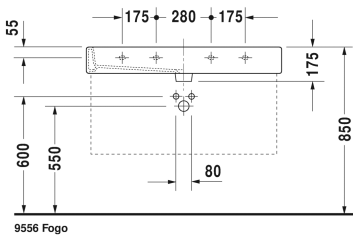

Washbasin, furniture washbasin # 045410..00 / 045410..30 /  
045410..41 / 045410..44 / 045410..60 / 045410..70

| < 1000 mm > |

Washbasin, furniture washbasin	Dimension	Weight	Order number
with tap platform, 1000 mm			
<b>Colors</b>			
00 White Alpin 08 Black			
<b>Variant</b>			
● with overflow	1000 x 470 mm	28,200 kg	045410..00
●●● with overflow	1000 x 470 mm	28,200 kg	045410..30
● without overflow	1000 x 470 mm	28,200 kg	045410..41
●●● without overflow	1000 x 470 mm	28,200 kg	045410..44
☒ with overflow	1000 x 470 mm	28,200 kg	045410..60
☒ without overflow	1000 x 470 mm	28,200 kg	045410..70
Sanitary ceramics with the special WonderGliss surface finish will remain clean and attractive-looking for a long time to come. When ordering WonderGliss please add a "1" as eleventh digit to the model number.			
<b>Accessory</b>			
Design Siphon		1,500 kg	005036
Pop-up basin waste with horizontal lever**		0,500 kg	005031
Towel rail square tube 14 mm, chrome, for washbasin # 045410		0,700 kg	003039
<b>Suitable products</b>			