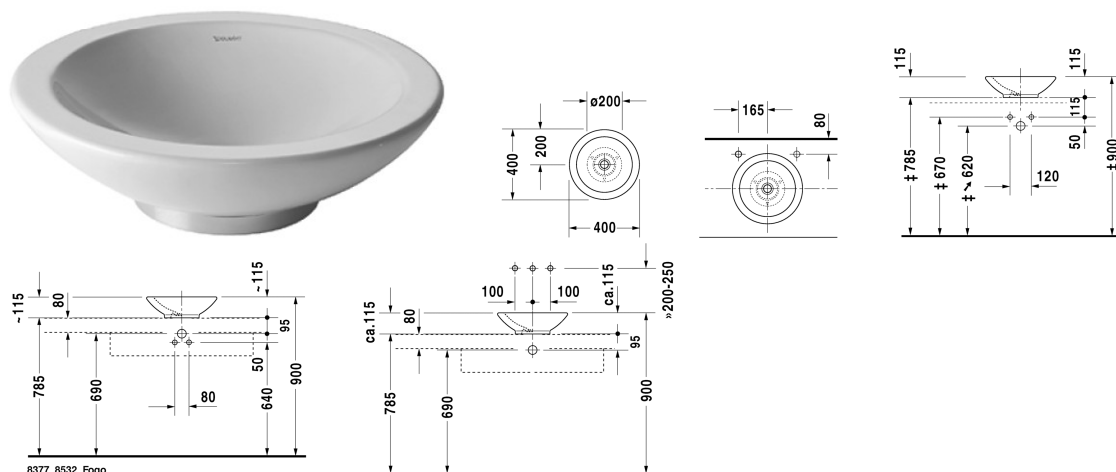

Wash bowl # 0451400000

| < Ø 400 mm > |

Wash bowl	Dimension	Weight	Order number
without overflow, without tap platform, chrome ring included, fixings included, Ø 400 mm			
Colors			
00 White Alpin			
Variant			
☒	Ø 400 mm	8,000 kg	0451400000
Sanitary ceramics with the special WonderGliss surface finish will remain clean and attractive-looking for a long time to come. When ordering WonderGliss please add a "1" as eleventh digit to the model number.			
Accessory			
Continuous flow waste	50 mm	0,300 kg	005024
Suitable products			
Console including draws 2 drawers beneath console, 2 console supports, 1 cut-out central, 800 x 550 mm	800 x 550 mm		F08521
Console including draws 1 drawer beneath console, 2 console supports, 1 cut-out central, 1 siphon cover, 600 x 550 mm	600 x 550 mm		F08520
Console including draws 3 drawers beneath consoles, 3 console supports, 1 cut-out left side, 1500 x 550 mm	1500 x 550 mm		F08528
Console including draws 3 drawers beneath consoles, 3 console supports, 1 cut-out right side, 1500 x 550 mm	1500 x 550 mm		F08529
Console including draws 3 drawers beneath consoles, 3 console supports, 2 cut-outs, 1500 x 550 mm	1500 x 550 mm		F08530