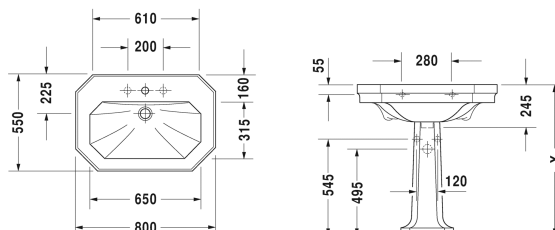

Washbasin # 0438800000 / 0438800030

| < 800 mm > |

Washbasin	Dimension	Weight	Order number
with overflow, with tap platform, 800 mm			
Colors			
00 White Alpin			
Variant			
● ● ●	800 x 550 mm	29,500 kg	0438800000
● ● ●	800 x 550 mm	29,500 kg	0438800030
Sanitary ceramics with the special WonderGliss surface finish will remain clean and attractive-looking for a long time to come. When ordering WonderGliss please add a "1" as eleventh digit to the model number.			
Suitable products			
Pedestal for washbasins # 043880 and 043870, 296 x 280 mm	296 x 280 mm		085790

All drawings contain the necessary measurements which are subject to standard tolerances. Exact measurements, in particular for customised installation scenarios, can only be taken from the finished ceramic piece.