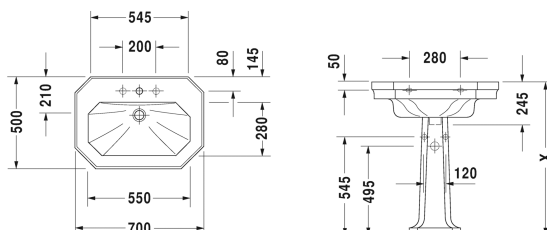

Washbasin # 0438700000 / 0438700030

|< 700 mm >|

Washbasin	Dimension	Weight	Order number
with overflow, with tap platform, 700 mm			
Colors			
00 White Alpin			
Variant			
● ● ●	700 x 500 mm	23,000 kg	0438700000
● ● ●	700 x 500 mm	23,000 kg	0438700030
Sanitary ceramics with the special WonderGliss surface finish will remain clean and attractive-looking for a long time to come. When ordering WonderGliss please add a "1" as eleventh digit to the model number.			
Suitable products			
Pedestal for washbasins # 043880 and 043870, 296 x 280 mm	296 x 280 mm		085790

All drawings contain the necessary measurements which are subject to standard tolerances. Exact measurements, in particular for customised installation scenarios, can only be taken from the finished ceramic piece.