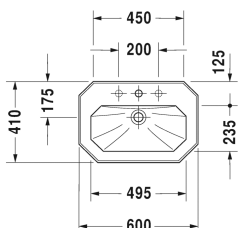

Washbasin # 0438600000 / 0438600030

| < 600 mm > |

Washbasin	Dimension	Weight	Order number
with overflow, with tap platform, 600 mm			
<b>Colors</b>			
00 White Alpin			
<b>Variant</b>			
●	600 x 410 mm	13,500 kg	0438600000
●●●	600 x 410 mm	13,500 kg	0438600030
Sanitary ceramics with the special WonderGliss surface finish will remain clean and attractive-looking for a long time to come. When ordering WonderGliss please add a "1" as eleventh digit to the model number.			
<b>Suitable products</b>			
Pedestal for washbasin # 043860, 270 x 255 mm	270 x 255 mm		085791

All drawings contain the necessary measurements which are subject to standard tolerances. Exact measurements, in particular for customised installation scenarios, can only be taken from the finished ceramic piece.