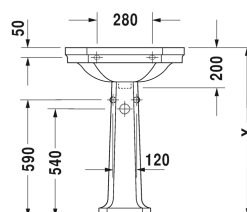

Washbasin # 0438600000 / 0438600030

| < 600 mm > |

Washbasin	Dimension	Weight	Order number
with overflow, with tap platform, 600 mm			
<b>Colors</b>			
00 White Alpin			
<b>Variant</b>			
●	600 x 410 mm	13,500 kg	0438600000
●●●	600 x 410 mm	13,500 kg	0438600030
Sanitary ceramics with the special WonderGliss surface finish will remain clean and attractive-looking for a long time to come. When ordering WonderGliss please add a "1" as eleventh digit to the model number.			
<b>Suitable products</b>			
Pedestal for washbasin # 043860, 270 x 255 mm	270 x 255 mm		085791

All drawings contain the necessary measurements which are subject to standard tolerances. Exact measurements, in particular for customised installation scenarios, can only be taken from the finished ceramic piece.