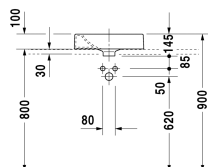

Above counter basin # 0320450000 / 0320450008 / 0320450009

| < 450 mm > |

Above counter basin	Dimension	Weight	Order number
ground, without overflow, with tap platform, fixings included, 450 mm			
<b>Colors</b>			
00 White Alpin			
<b>Variant</b>			
☒ without tap hole	450 x 450 mm	11,400 kg	0320450000
● tap hole on right side	450 x 450 mm	11,400 kg	0320450008
● tap hole on left side	450 x 450 mm	11,400 kg	0320450009
Sanitary ceramics with the special WonderGliss surface finish will remain clean and attractive-looking for a long time to come. When ordering WonderGliss please add a "1" as eleventh digit to the model number.			
<b>Accessory</b>			
Continuous flow waste	80 mm	0,400 kg	005038
<b>Suitable products</b>			
Console including draws 2 drawers beneath console, 2 console supports, 1 cut-out central, 800 x 550 mm	800 x 550 mm		F08521
Console including draws 1 drawer beneath console, 2 console supports, 1 cut-out central, 1 siphon cover, 600 x 550 mm	600 x 550 mm		F08520
Console including draws 3 drawers beneath consoles, 3 console supports, 1 cut-out left side, 1500 x 550 mm	1500 x 550 mm		F08528
Console including draws 3 drawers beneath consoles, 3 console supports, 1 cut-out right side, 1500 x 550 mm	1500 x 550 mm		F08529