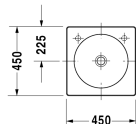

Above counter basin # 0320450000 / 0320450008 / 0320450009

| < 450 mm > |

Above counter basin	Dimension	Weight	Order number
ground, without overflow, with tap platform, fixings included, 450 mm			
<b>Colors</b>			
00 White Alpin			
<b>Variant</b>			
☒ without tap hole	450 x 450 mm	11,400 kg	0320450000
● tap hole on right side	450 x 450 mm	11,400 kg	0320450008
● tap hole on left side	450 x 450 mm	11,400 kg	0320450009
Sanitary ceramics with the special WonderGliss surface finish will remain clean and attractive-looking for a long time to come. When ordering WonderGliss please add a "1" as eleventh digit to the model number.			
<b>Accessory</b>			
Continuous flow waste	80 mm	0,400 kg	005038
<b>Suitable products</b>			
Console including draws 2 drawers beneath console, 2 console supports, 1 cut-out central, 800 x 550 mm	800 x 550 mm		F08521
Console including draws 1 drawer beneath console, 2 console supports, 1 cut-out central, 1 siphon cover, 600 x 550 mm	600 x 550 mm		F08520
Console including draws 3 drawers beneath consoles, 3 console supports, 1 cut-out left side, 1500 x 550 mm	1500 x 550 mm		F08528
Console including draws 3 drawers beneath consoles, 3 console supports, 1 cut-out right side, 1500 x 550 mm	1500 x 550 mm		F08529