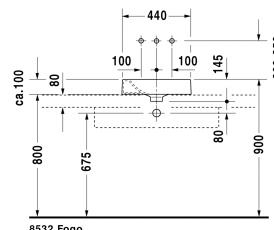

Above counter basin # 0320450000 / 0320450008 / 0320450009

| < 450 mm > |

Above counter basin	Dimension	Weight	Order number
ground, without overflow, with tap platform, fixings included, 450 mm			
<b>Colors</b>			
00 White Alpin			
<b>Variant</b>			
☒ without tap hole	450 x 450 mm	11,400 kg	0320450000
● tap hole on right side	450 x 450 mm	11,400 kg	0320450008
● tap hole on left side	450 x 450 mm	11,400 kg	0320450009
Sanitary ceramics with the special WonderGliss surface finish will remain clean and attractive-looking for a long time to come. When ordering WonderGliss please add a "1" as eleventh digit to the model number.			
<b>Accessory</b>			
Continuous flow waste	80 mm	0,400 kg	005038
<b>Suitable products</b>			
Console including draws 2 drawers beneath console, 2 console supports, 1 cut-out central, 800 x 550 mm	800 x 550 mm		F08521
Console including draws 1 drawer beneath console, 2 console supports, 1 cut-out central, 1 siphon cover, 600 x 550 mm	600 x 550 mm		F08520
Console including draws 3 drawers beneath consoles, 3 console supports, 1 cut-out left side, 1500 x 550 mm	1500 x 550 mm		F08528
Console including draws 3 drawers beneath consoles, 3 console supports, 1 cut-out right side, 1500 x 550 mm	1500 x 550 mm		F08529