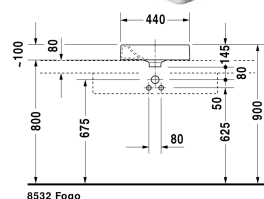

Above counter basin # 0320450000 / 0320450008 / 0320450009

| < 450 mm > |

Above counter basin	Dimension	Weight	Order number
ground, without overflow, with tap platform, fixings included, 450 mm			
<b>Colors</b>			
00 White Alpin			
<b>Variant</b>			
☒ without tap hole	450 x 450 mm	11,400 kg	0320450000
● tap hole on right side	450 x 450 mm	11,400 kg	0320450008
● tap hole on left side	450 x 450 mm	11,400 kg	0320450009
Sanitary ceramics with the special WonderGliss surface finish will remain clean and attractive-looking for a long time to come. When ordering WonderGliss please add a "1" as eleventh digit to the model number.			
<b>Accessory</b>			
Continuous flow waste	80 mm	0,400 kg	005038
<b>Suitable products</b>			
Console including draws 2 drawers beneath console, 2 console supports, 1 cut-out central, 800 x 550 mm	800 x 550 mm		F08521
Console including draws 1 drawer beneath console, 2 console supports, 1 cut-out central, 1 siphon cover, 600 x 550 mm	600 x 550 mm		F08520
Console including draws 3 drawers beneath consoles, 3 console supports, 1 cut-out left side, 1500 x 550 mm	1500 x 550 mm		F08528
Console including draws 3 drawers beneath consoles, 3 console supports, 1 cut-out right side, 1500 x 550 mm	1500 x 550 mm		F08529