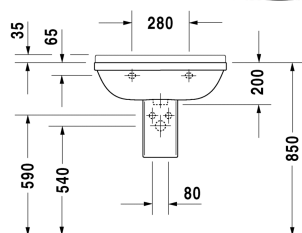

Washbasin # 0300650000 / 0300650030

| < 650 mm > |

Washbasin	Dimension	Weight	Order number
with overflow, with tap platform, 650 mm			
<b>Colors</b>			
00 White Alpin			
<b>Variant</b>			
●	650 x 485 mm	21,000 kg	0300650000
● ● ●	650 x 485 mm	21,000 kg	0300650030
<b>Accessory</b>			
Pedestal for # 030065, 030060, 030055, 030410, 030480, 030470, 033213	150 x 210 mm	14,000 kg	086516
Semi pedestal for # 030065, 030060, 030055, 030410, 030480, 030470, 033213	170 x 285 mm	8,100 kg	086515
<b>Suitable products</b>			
Pedestal for # 030065, 030060, 030055, 030410, 030480, 030470, 033213, 150 x 210 mm	150 x 210 mm		086516
Semi pedestal for # 030065, 030060, 030055, 030410, 030480, 030470, 033213, 170 x 285 mm	170 x 285 mm		086515

All drawings contain the necessary measurements which are subject to standard tolerances. Exact measurements, in particular for customised installation scenarios, can only be taken from the finished ceramic piece.