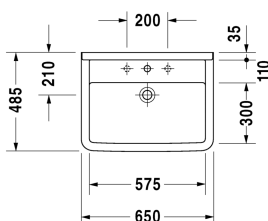

Washbasin # 0300650000 / 0300650030

| < 650 mm > |

Washbasin	Dimension	Weight	Order number
with overflow, with tap platform, 650 mm			
<b>Colors</b>			
00 White Alpin			
<b>Variant</b>			
●	650 x 485 mm	21,000 kg	0300650000
● ● ●	650 x 485 mm	21,000 kg	0300650030
<b>Accessory</b>			
Pedestal for # 030065, 030060, 030055, 030410, 030480, 030470, 033213	150 x 210 mm	14,000 kg	086516
Semi pedestal for # 030065, 030060, 030055, 030410, 030480, 030470, 033213	170 x 285 mm	8,100 kg	086515
<b>Suitable products</b>			
Pedestal for # 030065, 030060, 030055, 030410, 030480, 030470, 033213, 150 x 210 mm	150 x 210 mm		086516
Semi pedestal for # 030065, 030060, 030055, 030410, 030480, 030470, 033213, 170 x 285 mm	170 x 285 mm		086515

All drawings contain the necessary measurements which are subject to standard tolerances. Exact measurements, in particular for customised installation scenarios, can only be taken from the finished ceramic piece.