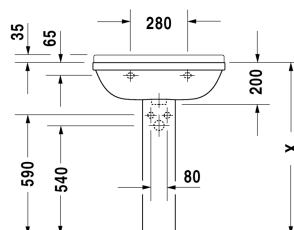

Washbasin # 0300650000 / 0300650030

| < 650 mm > |

Washbasin	Dimension	Weight	Order number
with overflow, with tap platform, 650 mm			
<b>Colors</b>			
00 White Alpin			
<b>Variant</b>			
●	650 x 485 mm	21,000 kg	0300650000
● ● ●	650 x 485 mm	21,000 kg	0300650030
<b>Accessory</b>			
Pedestal for # 030065, 030060, 030055, 030410, 030480, 030470, 033213	150 x 210 mm	14,000 kg	086516
Semi pedestal for # 030065, 030060, 030055, 030410, 030480, 030470, 033213	170 x 285 mm	8,100 kg	086515
<b>Suitable products</b>			
Pedestal for # 030065, 030060, 030055, 030410, 030480, 030470, 033213, 150 x 210 mm	150 x 210 mm		086516
Semi pedestal for # 030065, 030060, 030055, 030410, 030480, 030470, 033213, 170 x 285 mm	170 x 285 mm		086515

All drawings contain the necessary measurements which are subject to standard tolerances. Exact measurements, in particular for customised installation scenarios, can only be taken from the finished ceramic piece.