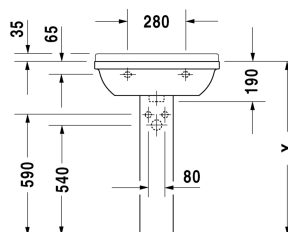

Washbasin # 0300600000 / 0300600030

| < 600 mm > |

Washbasin	Dimension	Weight	Order number
with overflow, with tap platform, 600 mm			
Colors			
00 White Alpin			
Variant			
●	600 x 450 mm	19,000 kg	0300600000
● ● ●	600 x 450 mm	19,000 kg	0300600030
Accessory			
Pedestal for # 030065, 030060, 030055, 030410, 030480, 030470, 033213	150 x 210 mm	14,000 kg	086516
Semi pedestal for # 030065, 030060, 030055, 030410, 030480, 030470, 033213	170 x 285 mm	8,100 kg	086515
Suitable products			
Pedestal for # 030065, 030060, 030055, 030410, 030480, 030470, 033213, 150 x 210 mm	150 x 210 mm		086516
Semi pedestal for # 030065, 030060, 030055, 030410, 030480, 030470, 033213, 170 x 285 mm	170 x 285 mm		086515

All drawings contain the necessary measurements which are subject to standard tolerances. Exact measurements, in particular for customised installation scenarios, can only be taken from the finished ceramic piece.