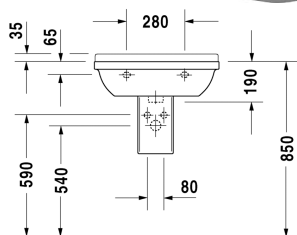

Washbasin # 0300600000 / 0300600030

| < 600 mm > |

Washbasin	Dimension	Weight	Order number
with overflow, with tap platform, 600 mm			
Colors			
00 White Alpin			
Variant			
●	600 x 450 mm	19,000 kg	0300600000
● ● ●	600 x 450 mm	19,000 kg	0300600030
Accessory			
Pedestal for # 030065, 030060, 030055, 030410, 030480, 030470, 033213	150 x 210 mm	14,000 kg	086516
Semi pedestal for # 030065, 030060, 030055, 030410, 030480, 030470, 033213	170 x 285 mm	8,100 kg	086515
Suitable products			
Pedestal for # 030065, 030060, 030055, 030410, 030480, 030470, 033213, 150 x 210 mm	150 x 210 mm		086516
Semi pedestal for # 030065, 030060, 030055, 030410, 030480, 030470, 033213, 170 x 285 mm	170 x 285 mm		086515

All drawings contain the necessary measurements which are subject to standard tolerances. Exact measurements, in particular for customised installation scenarios, can only be taken from the finished ceramic piece.