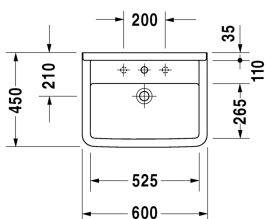

Washbasin # 0300600000 / 0300600030

| < 600 mm > |

Washbasin	Dimension	Weight	Order number
with overflow, with tap platform, 600 mm			
Colors			
00 White Alpin			
Variant			
●	600 x 450 mm	19,000 kg	0300600000
● ● ●	600 x 450 mm	19,000 kg	0300600030
Accessory			
Pedestal for # 030065, 030060, 030055, 030410, 030480, 030470, 033213	150 x 210 mm	14,000 kg	086516
Semi pedestal for # 030065, 030060, 030055, 030410, 030480, 030470, 033213	170 x 285 mm	8,100 kg	086515
Suitable products			
Pedestal for # 030065, 030060, 030055, 030410, 030480, 030470, 033213, 150 x 210 mm	150 x 210 mm		086516
Semi pedestal for # 030065, 030060, 030055, 030410, 030480, 030470, 033213, 170 x 285 mm	170 x 285 mm		086515

All drawings contain the necessary measurements which are subject to standard tolerances. Exact measurements, in particular for customised installation scenarios, can only be taken from the finished ceramic piece.