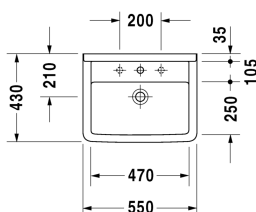

Washbasin # 0300550000 / 0300550030

| < 550 mm > |

Washbasin	Dimension	Weight	Order number
with overflow, with tap platform, 550 mm			
Colors			
00 White Alpin			
Variant			
●	550 x 430 mm	14,900 kg	0300550000
● ● ●	550 x 430 mm	14,900 kg	0300550030
Accessory			
Pedestal for # 030065, 030060, 030055, 030410, 030480, 030470, 033213	150 x 210 mm	14,000 kg	086516
Semi pedestal for # 030065, 030060, 030055, 030410, 030480, 030470, 033213	170 x 285 mm	8,100 kg	086515
Suitable products			
Pedestal for # 030065, 030060, 030055, 030410, 030480, 030470, 033213, 150 x 210 mm	150 x 210 mm		086516
Semi pedestal for # 030065, 030060, 030055, 030410, 030480, 030470, 033213, 170 x 285 mm	170 x 285 mm		086515

All drawings contain the necessary measurements which are subject to standard tolerances. Exact measurements, in particular for customised installation scenarios, can only be taken from the finished ceramic piece.