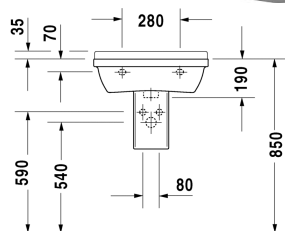

Washbasin # 0300550000 / 0300550030

| < 550 mm > |

Washbasin	Dimension	Weight	Order number
with overflow, with tap platform, 550 mm			
Colors			
00 White Alpin			
Variant			
●	550 x 430 mm	14,900 kg	0300550000
● ● ●	550 x 430 mm	14,900 kg	0300550030
Accessory			
Pedestal for # 030065, 030060, 030055, 030410, 030480, 030470, 033213	150 x 210 mm	14,000 kg	086516
Semi pedestal for # 030065, 030060, 030055, 030410, 030480, 030470, 033213	170 x 285 mm	8,100 kg	086515
Suitable products			
Pedestal for # 030065, 030060, 030055, 030410, 030480, 030470, 033213, 150 x 210 mm	150 x 210 mm		086516
Semi pedestal for # 030065, 030060, 030055, 030410, 030480, 030470, 033213, 170 x 285 mm	170 x 285 mm		086515

All drawings contain the necessary measurements which are subject to standard tolerances. Exact measurements, in particular for customised installation scenarios, can only be taken from the finished ceramic piece.