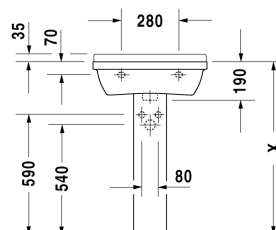

Washbasin # 0300550000 / 0300550030

| < 550 mm > |

Washbasin	Dimension	Weight	Order number
with overflow, with tap platform, 550 mm			
Colors			
00 White Alpin			
Variant			
●	550 x 430 mm	14,900 kg	0300550000
● ● ●	550 x 430 mm	14,900 kg	0300550030
Accessory			
Pedestal for # 030065, 030060, 030055, 030410, 030480, 030470, 033213	150 x 210 mm	14,000 kg	086516
Semi pedestal for # 030065, 030060, 030055, 030410, 030480, 030470, 033213	170 x 285 mm	8,100 kg	086515
Suitable products			
Pedestal for # 030065, 030060, 030055, 030410, 030480, 030470, 033213, 150 x 210 mm	150 x 210 mm		086516
Semi pedestal for # 030065, 030060, 030055, 030410, 030480, 030470, 033213, 170 x 285 mm	170 x 285 mm		086515

All drawings contain the necessary measurements which are subject to standard tolerances. Exact measurements, in particular for customised installation scenarios, can only be taken from the finished ceramic piece.