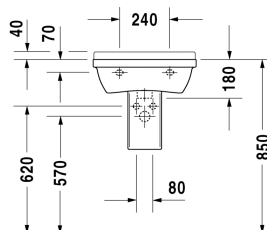

Washbasin # 0300500000 / 0300500030

| < 500 mm > |

Washbasin	Dimension	Weight	Order number
with overflow, with tap platform, 500 mm			
Colors			
00 White Alpin			
Variant			
●	500 x 360 mm	14,100 kg	0300500000
●●●	500 x 360 mm	14,100 kg	0300500030
Accessory			
Semi pedestal for # 030050, 075045, 030160, 030155	165 x 240 mm	5,800 kg	086517
Suitable products			
Semi pedestal for # 030050, 075045, 030160, 030155, 165 x 240 mm	165 x 240 mm		086517

All drawings contain the necessary measurements which are subject to standard tolerances. Exact measurements, in particular for customised installation scenarios, can only be taken from the finished ceramic piece.