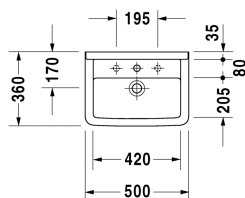

Washbasin # 0300500000 / 0300500030

| < 500 mm > |

Washbasin	Dimension	Weight	Order number
with overflow, with tap platform, 500 mm			
Colors			
00 White Alpin			
Variant			
●	500 x 360 mm	14,100 kg	0300500000
●●●	500 x 360 mm	14,100 kg	0300500030
Accessory			
Semi pedestal for # 030050, 075045, 030160, 030155	165 x 240 mm	5,800 kg	086517
Suitable products			
Semi pedestal for # 030050, 075045, 030160, 030155, 165 x 240 mm	165 x 240 mm		086517

All drawings contain the necessary measurements which are subject to standard tolerances. Exact measurements, in particular for customised installation scenarios, can only be taken from the finished ceramic piece.