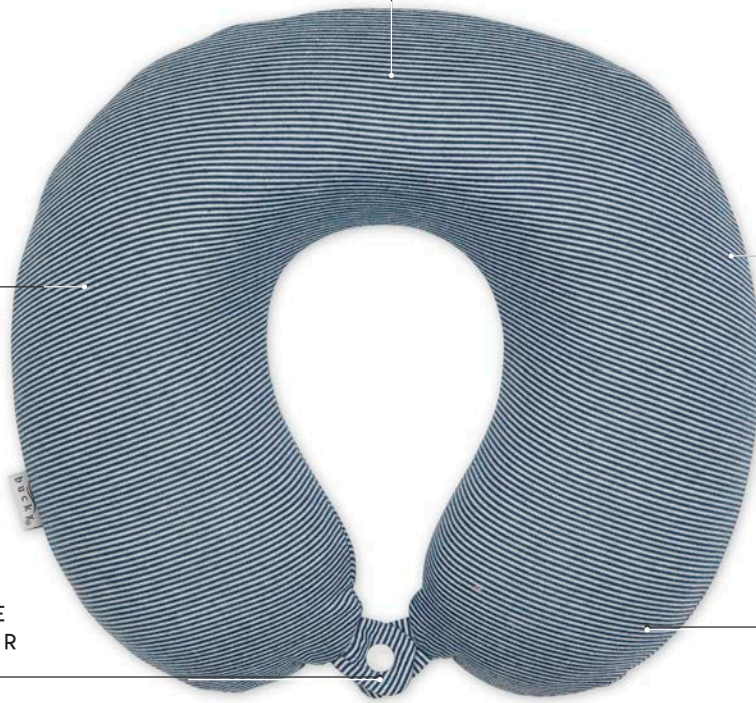

JERSEY STRIPE COLLECTION

TRAVEL COMFORT

The best memory foam neck pillows on the market. Our Jersey Stripe Collection is made with soft jersey knit material that wraps you in comfort. Our memory foam neck pillows conform to your neck & head, giving you support in any sleeping position.

Covers: 100% polyester

Remove cover, machine wash cold, no bleach, tumble dry low

CONCEALED ZIPPERS ALLOW
EASY COVER REMOVAL

MEMORY FOAM
CONFORMS TO
YOUR NECK AND
HEAD GIVING
YOU SUPPORT IN
ANY POSITION

OPTIMAL
SUPPORT

SOFT JERSEY
KNIT FABRIC
IS PLUSH AND
MACHINE
WASHABLE

SNAP TO
KEEP SECURE
AROUND YOUR
NECK

All Jersey Stripe Neck Pillows: 11x12"

PINK STRIPE NECK PILLOW

551517 | \$10 EA. | MIN 4

7 65155 51517 4

OLIVE STRIPE NECK PILLOW