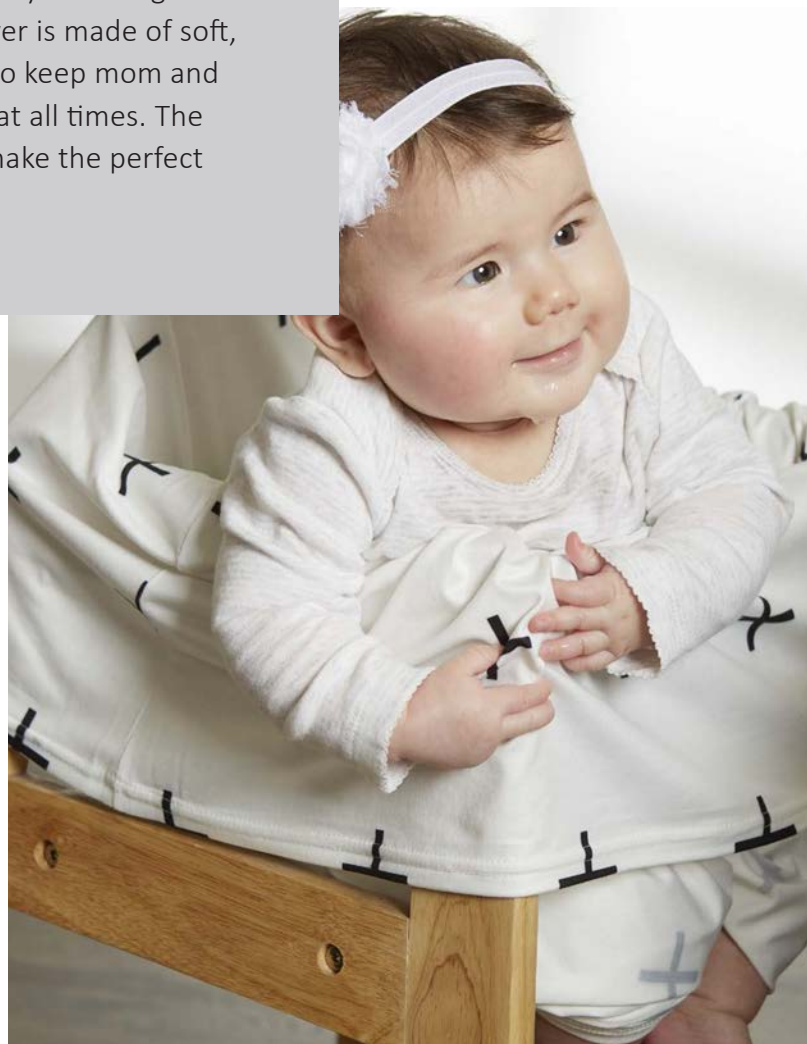

BUCKY ROO COVERS

MULTI-USE COVER

Keep baby and mom comfortable with the perfect baby shower gift! The Bucky Roo cover is made of soft, breathable fabric to keep mom and baby comfortable at all times. The multi-use covers make the perfect ultra-versatile gift!