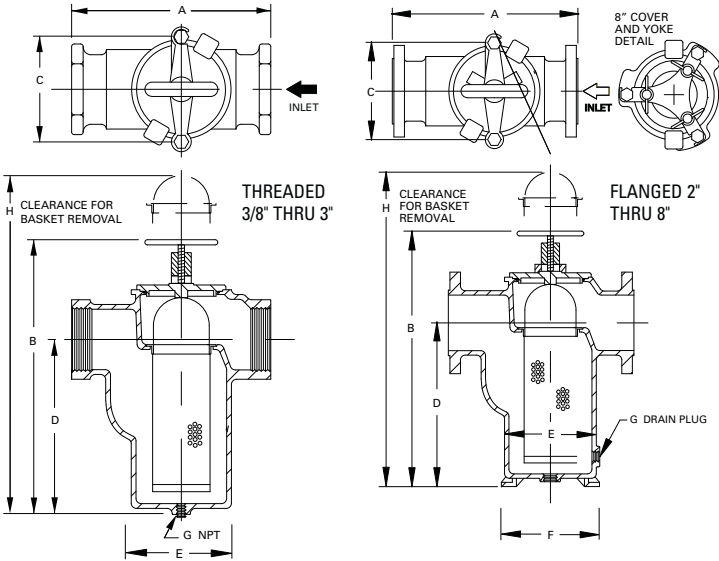

the seating pressure and to ensure positive seating of the cover.

Another feature is a threaded drain on every size strainer (fitted with a plug). Sizes 2" and larger are equipped with legs that bolt to the floor for rock solid installation.

Model 72 Simplex

Size	Material	End Connection	Seals	Pressure Rating
3/8" to 3"	Iron and Bronze	Threaded	Buna-N	200 psi @ 100 °F
1" to 3"	Carbon Steel	Threaded	Buna-N	200 psi @ 100 °F
1" to 3"	Stainless Steel	Threaded	Viton®	200 psi @ 100 °F
1" to 8"	Iron	Flanged 125#	Buna-N	200 psi @ 100 °F
1" to 8"	Bronze	Flanged 150#	Buna-N	200 psi @ 100 °F
1" to 8"	Carbon Steel	Flanged 150#	Buna-N	200 psi @ 100 °F
1" to 8"	Stainless Steel	Flanged 150#	Viton®	200 psi @ 100 °F

MODEL 72 Simplex Basket Strainer

Threaded Model 72 Dimensions (in/mm)

Dimensions and weights are for reference only. Contact Eaton for certified drawings.

Size	A	B	C	D	E	F	G	H	Net Wt (lbs / kg)			
									Bronze	Carbon Steel	Iron	Stainless Steel
3/8	4.00 / 102	6.63 / 168	2.88 / 73	4.00 / 102	2.38 / 60	-	3/8	11 / 279	4 / 1.8	-	4 / 1.8	-
1/2	4.00 / 102	6.63 / 168	2.88 / 73	4.00 / 102	2.38 / 60	-	3/8	11 / 279	4 / 1.8	-	4 / 1.8	-
3/4	5.38 / 137	8.38 / 213	4.00 / 102	5.00 / 127	3.06 / 78	-	1/2	13 / 330	8 / 3.6	-	7 / 3.2	-
1	5.38 / 137	8.38 / 213	4.00 / 102	5.00 / 127	3.06 / 78	-	1/2	13 / 330	8 / 3.6	7 / 3.2	7 / 3.2	7 / 3.2
1-1/4	6.75 / 172	9.88 / 251	4.88 / 124	5.88 / 149	3.88 / 99	-	1/2	14 / 356	13 / 6	-	12 / 6	-
1-1/2	7.25 / 184	11.00 / 279	4.88 / 124	7.00 / 178	4.00 / 102	-	3/4	16 / 406	16 / 7	15 / 7	15 / 7	16 / 7.3
2	8.75 / 222	13.38 / 340	6.75 / 172	7.63 / 194	5.13 / 130	-	1-1/4	21 / 533	32 / 15	36 / 16	28 / 13	31 / 14
2-1/2	10.38 / 264	14.88 / 378	8.00 / 203	8.63 / 219	6.38 / 162	-	1-1/2	26 / 660	49 / 22	52 / 24	42 / 19	51 / 23
3	11.50 / 292	17.75 / 468	8.00 / 203	11.38 / 298	6.63 / 168	-	1-1/2	28 / 711	60 / 27	60 / 27	52 / 23	60 / 27