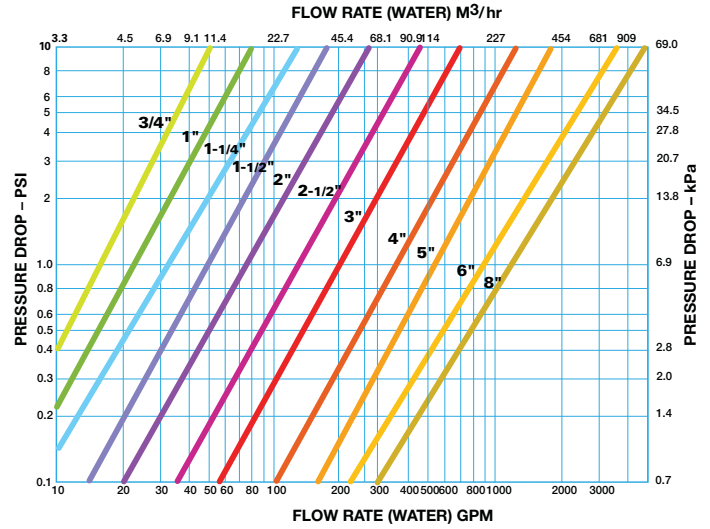

MODEL 72 Simplex Basket Strainer

Threaded Model 72 Dimensions (in/mm)

Dimensions and weights are for reference only. Contact Eaton for certified drawings.

Size	A	B	C	D	E	F	G	H	Net Wt (lbs / kg)			
									Bronze	Carbon Steel	Iron	Stainless Steel
3/8	4.00 / 102	6.63 / 168	2.88 / 73	4.00 / 102	2.38 / 60	-	3/8	11 / 279	4 / 1.8	-	4 / 1.8	-
1/2	4.00 / 102	6.63 / 168	2.88 / 73	4.00 / 102	2.38 / 60	-	3/8	11 / 279	4 / 1.8	-	4 / 1.8	-
3/4	5.38 / 137	8.38 / 213	4.00 / 102	5.00 / 127	3.06 / 78	-	1/2	13 / 330	8 / 3.6	-	7 / 3.2	-
1	5.38 / 137	8.38 / 213	4.00 / 102	5.00 / 127	3.06 / 78	-	1/2	13 / 330	8 / 3.6	7 / 3.2	7 / 3.2	7 / 3.2
1-1/4	6.75 / 172	9.88 / 251	4.88 / 124	5.88 / 149	3.88 / 99	-	1/2	14 / 356	13 / 6	-	12 / 6	-
1-1/2	7.25 / 184	11.00 / 279	4.88 / 124	7.00 / 178	4.00 / 102	-	3/4	16 / 406	16 / 7	15 / 7	15 / 7	16 / 7.3
2	8.75 / 222	13.38 / 340	6.75 / 172	7.63 / 194	5.13 / 130	-	1-1/4	21 / 533	32 / 15	36 / 16	28 / 13	31 / 14
2-1/2	10.38 / 264	14.88 / 378	8.00 / 203	8.63 / 219	6.38 / 162	-	1-1/2	26 / 660	49 / 22	52 / 24	42 / 19	51 / 23
3	11.50 / 292	17.75 / 468	8.00 / 203	11.38 / 298	6.63 / 168	-	1-1/2	28 / 711	60 / 27	60 / 27	52 / 23	60 / 27

Mod. 72C_v Factors*

Size	Value	Size	Value
3/8"	15.0	2"	73
1/2"	15.0	2-1/2"	125
3/4"	15.0	3"	180
1"	22.5	4"	350
1-1/4"	31.5	6"	900
1-1/2"	46.0	8"	1400

* For water with clean, perforated basket

Flanged Model 72 Dimensions (in/mm)

Size	A	B	C	D	E	F	G	H	Net Wt (lbs / kg)			
									Bronze	Carbon Steel	Iron	Stainless Steel
1	7.63 / 194	8.38 / 213	4.00 / 102	5.00 / 127	-	-	1/2	13.00 / 330	16 / 7	9 / 4	9 / 4	9 / 4
1-1/2	10.25 / 260	11.00 / 279	4.88 / 124	7.00 / 178	-	-	3/4	16.00 / 406	30 / 14	17 / 7.7	17 / 7.7	17 / 7.7
2	10.50 / 268	13.75 / 349	6.75 / 172	7.63 / 194	5.13 / 130	6.25 / 159	3/8	20.00 / 508	49 / 22.3	36 / 16	36.5 / 17	36 / 16
2-1/2	11.63 / 295	15.63 / 397	8.00 / 203	8.88 / 226	6.38 / 162	7.63 / 194	3/8	23.00 / 584	64 / 29.1	63 / 27	54 / 25	63 / 29
3	13.13 / 334	18.00 / 457	8.00 / 203	10.63 / 270	6.50 / 165	8.00 / 203	3/8	27.00 / 686	85 / 38.6	-	76 / 35	-
3	13.13 / 334	18.75 / 476	7.94 / 202	12.00 / 305	6.50 / 165	8.00 / 203	1/2	27.00 / 686	-	86 / 39	-	86 / 39
4	16.75 / 425	19.88 / 505	10.75 / 273	10.75 / 273	9.63 / 245	11.38 / 289	1/2	30.00 / 762	140 / 63.6	-	125 / 55	-
4	17.25 / 438	19.88 / 505	10.69 / 272	10.69 / 272	9.25 / 235	11.38 / 289	1/2	30.00 / 762	-	130 / 59	-	130 / 59
5	18.13 / 461	25.13 / 638	10.75 / 273	15.25 / 387	10.00 / 254	11.38 / 289	1/2	41.00 / 1041	182 / 82.7	-	170 / 775	-
6	19.63 / 499	28.50 / 724	10.69 / 272	18.38 / 467	10.00 / 254	11.38 / 289	1/2	46.00 / 1168	270 / 122.7	235 / 107	200 / 91	235 / 107
8	27.00 / 686	40.50 / 1029	-	27.00 / 686	13.75 / 349	17.50 / 445	1/2	60.00 / 1524	600 / 272.7	550 / 250	500 / 227	550 / 250