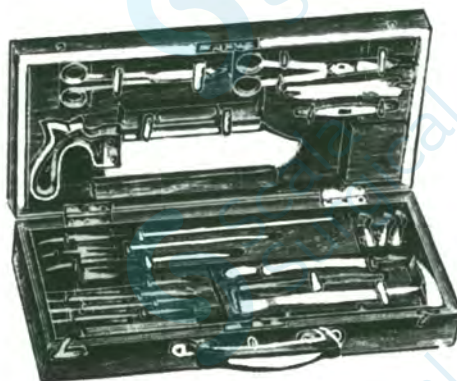

Post Mortem Instruments

Post Mortem Set

S-54-2500

Containing:

- 2 x Solid Forged Scalpels
- 1 x Cartilage Knife
- 1 x Dissecting Forceps 6"
- 1 x Bowel Scissors
- 1 x Post Mortem Saw
- 1 x Chisel With T Hsndle
- 1 x Spine Wrench
- 1 x Chain Hook
- 1 x Blow Pipe
- 3 x Post Mortem Needles & thread

Post Mortem Set

S-54-2501

Containing:

- 4 x Solid Forged Scalpels
- 1 x Cartilage Knife
- 1 x Post Mortem Knife
- 1 x Dissecting Scissors
- 1 x Bowel Scissors
- 1 x Post Mortem Saw
- 1 x Post Mortem Chisel
- 1 x Skull Breaker
- 1 x Spine Wrench
- 1 x Bone Cutting Forceps 7"
- 1 x Post Mortem Hammer
- 1 x Skull Coronet
- 1 x Blow Pipe
- 3 x Post Mortem Needles & thread