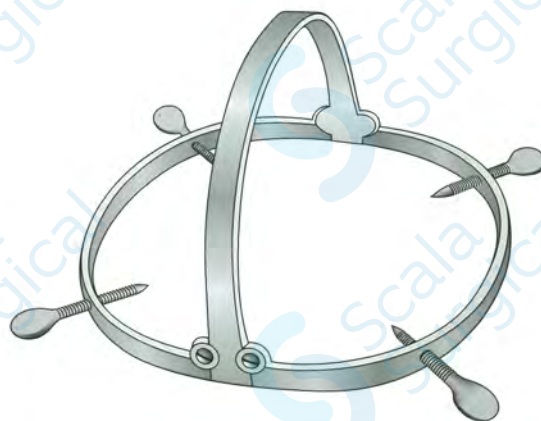

Post Mortem Instruments

Post Mortem Set

S-54-2500

Containing:

- 2 x Solid Forged Scalpels
- 1 x Cartilage Knife
- 1 x Dissecting Forceps 6"
- 1 x Bowel Scissors
- 1 x Post Mortem Saw
- 1 x Chisel With T Hsndle
- 1 x Spine Wrench
- 1 x Chain Hook
- 1 x Blow Pipe
- 3 x Post Mortem Needles & thread

Post Mortem Set

S-54-2501

Containing:

- 4 x Solid Forged Scalpels
- 1 x Cartilage Knife
- 1 x Post Mortem Knife
- 1 x Dissecting Scissors
- 1 x Bowel Scissors
- 1 x Post Mortem Saw
- 1 x Post Mortem Chisel
- 1 x Skull Breaker
- 1 x Spine Wrench
- 1 x Bone Cutting Forceps 7"
- 1 x Post Mortem Hammer
- 1 x Skull Coronet
- 1 x Blow Pipe
- 3 x Post Mortem Needles & thread

Rib Shear
S-54-2510

Lunds Skull Coronet
S-54-2511

Post Mortem Chisel
S-54-2512

T Shaped Chisel
S-54-2514 Detachable Handle
S-54-2516 Fixed Handle

Spine Wrench
S-54-2620

Hook Handle
S-54-2622

Post Mortem Hammer
S-54-2624