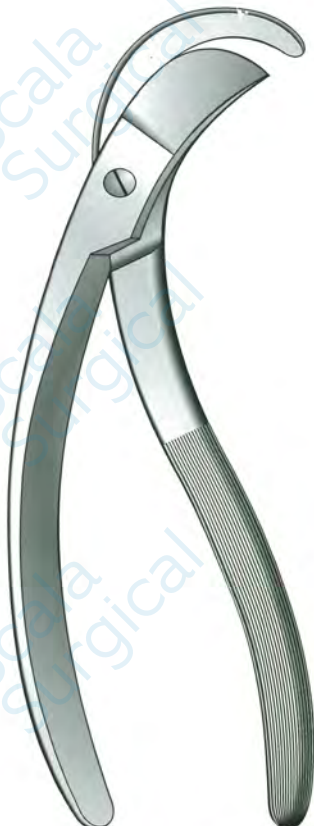

Post Mortem Instruments

Post Mortem Set

S-54-2500

Containing:

- 2 x Solid Forged Scalpels
- 1 x Cartilage Knife
- 1 x Dissecting Forceps 6"
- 1 x Bowel Scissors
- 1 x Post Mortem Saw
- 1 x Chisel With T Hsndle
- 1 x Spine Wrench
- 1 x Chain Hook
- 1 x Blow Pipe
- 3 x Post Mortem Needles & thread

Post Mortem Set

S-54-2501

Containing:

- 4 x Solid Forged Scalpels
- 1 x Cartilage Knife
- 1 x Post Mortem Knife
- 1 x Dissecting Scissors
- 1 x Bowel Scissors
- 1 x Post Mortem Saw
- 1 x Post Mortem Chisel
- 1 x Skull Breaker
- 1 x Spine Wrench
- 1 x Bone Cutting Forceps 7"
- 1 x Post Mortem Hammer
- 1 x Skull Coronet
- 1 x Blow Pipe
- 3 x Post Mortem Needles & thread

Rib Shear
S-54-2510

Lunds Skull Coronet
S-54-2511

Post Mortem Chisel
S-54-2512

T Shaped Chisel
S-54-2514 Detachable Handle
S-54-2516 Fixed Handle

Spine Wrench
S-54-2620

Hook Handle
S-54-2622

Post Mortem Hammer
S-54-2624

Post Mortem Saw
S-54-2626