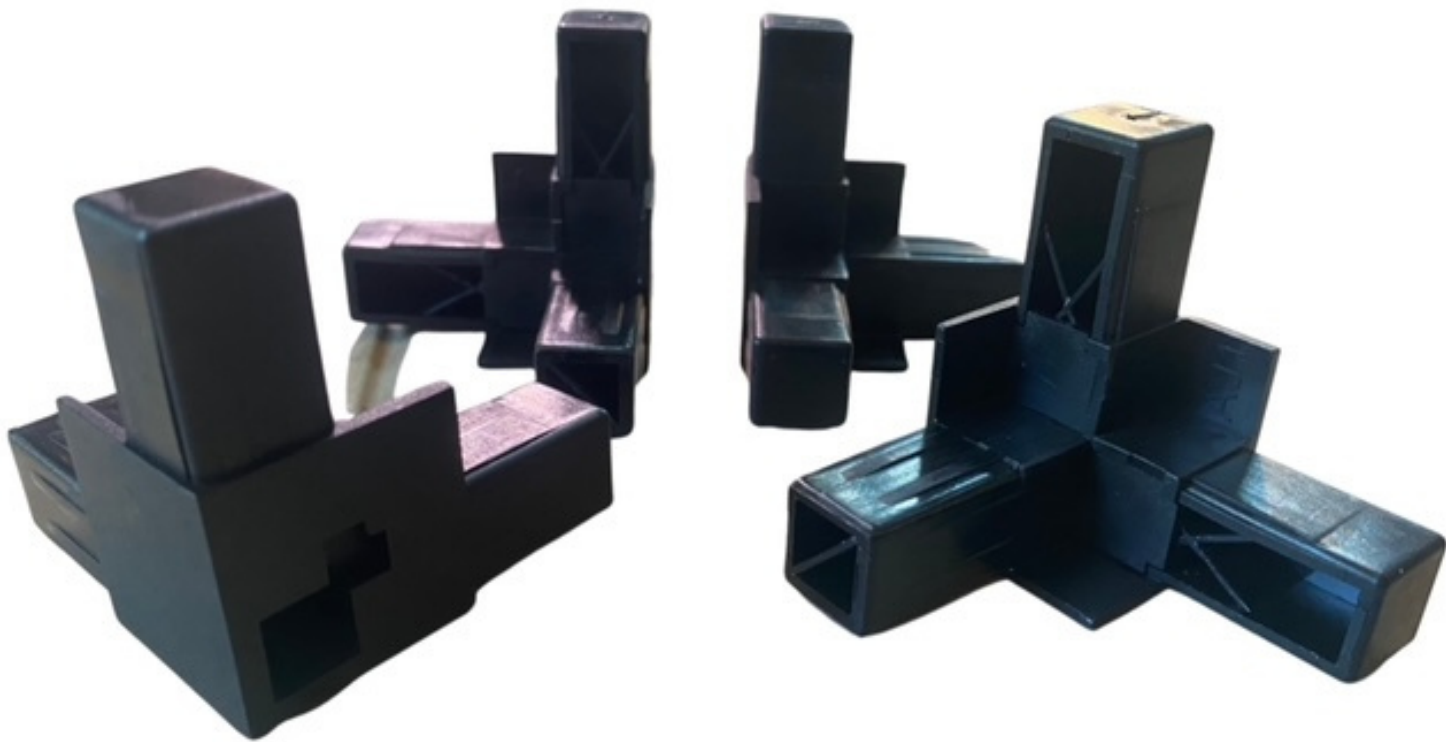

**F. Screen Top x1**

**Actual Screen Dimensions: 21 11/16" x 15 14/16"**  
**1/8" Wide Mesh Holes**

**G. Long L-shaped Bar, Single Track x1**  
**Actual Length: 21 13/16"**

**H. Long L-shaped Bar with Logo, Double Track x1**  
**Actual Length: 21 13/16"**

**I. Short L-shaped Bar, Single Track x2**  
**Actual Length: 9 13/16"**

**J. Short L-shaped Bar, Double Track x2**  
**Actual Length: 9 13/16"**

**K. Corner Connector x4**

**L. Cable Port Cover x2**

**M. Door Handle w/ Screws x2**

**O. Support Rod x2**  
**Actual Length: 18 9/16"**

**P. Support Rod Bracket x4**

**Q. Support Rod Screws x8  
1/4" Screws**

**R. Mallet x1**

**S. Double-sided Tape**

**W. Medium L-shaped Bar, Single Track x2  
Actual Length: 15 13/16"**