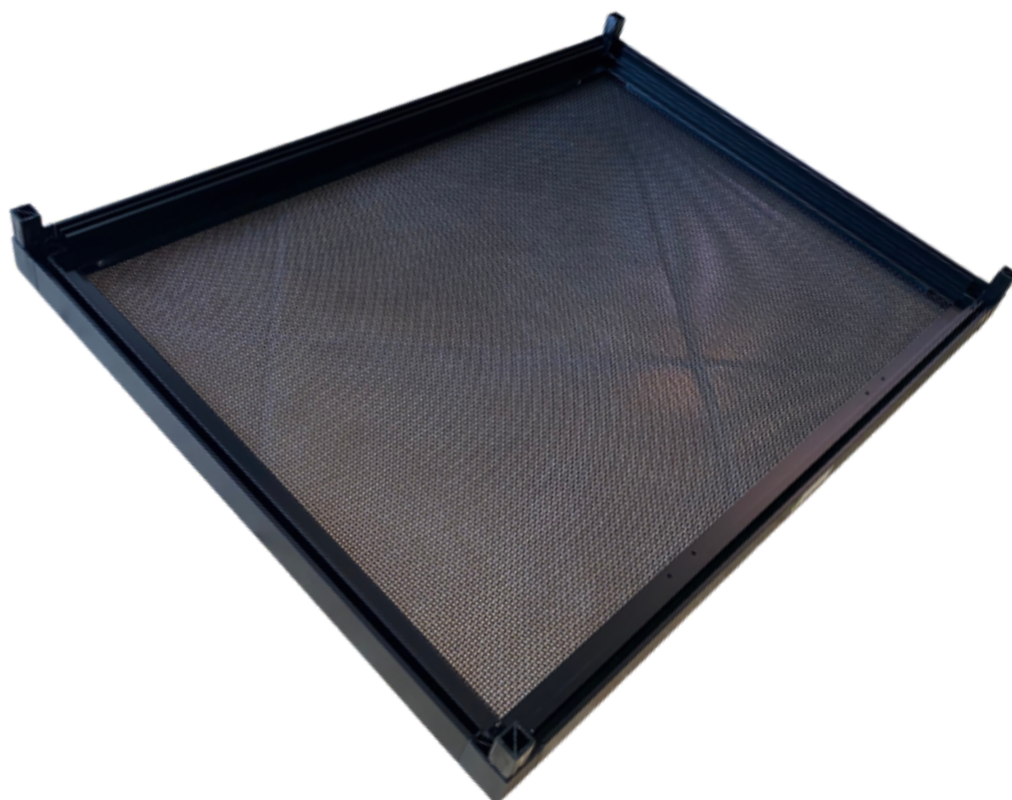

## 24x18x12

- A. 24" x 18" Panel x1**
- B. 18" x 12" Panel x2**
- C. 24" x 12" Panel x1**
- D. Acrylic Door x2**
- E. Substrate Panel x1**
- F. Screen Top x1**
- G. Long L-shaped Bar, Single Track x1**
- H. Long L-shaped Bar with Logo, Double Track x1**
- I. Short L-shaped Bar, Single Track x2**
- J. Short L-shaped Bar, Double Track x2**
- K. Corner Connectors x4**
- L. Cable Port Covers x2**
- M. Door Handle w/ Screws x2**
- N. N/A**
- O. Support Rod x2**
- P. Support Rod Bracket x4**
- Q. Support Rod Screws x8**
- R. Mallet x1**
- S. Double-sided Tape**
- T. N/A**
- U. N/A**
- V. N/A**
- W. Medium L-shaped Bar, Single Track x2**

**A. 24" x 18" Panel x1**  
**Actual Dimensions: 22 11/16" x 16 11/16" x 3/16"**  
**Bottom Panel**

**B. 18" x 12" Panel x2**  
**Actual Dimensions: 16 11/16" x 10 11/16" x 3/16"**  
**Right/Left Side Panels**

**C. 24" x 12" Panel x1**  
**Actual Dimensions: 22 11/16" x 10 11/16" x 3/16"**  
**Back Panel**

**D. Acrylic Door x2**

**Actual Dimensions: 11 13/16" x 10 3/16" x 3/16"**

**E. Substrate Panel x1**

**Actual Dimensions: 22 10/16" x 2 10/16" x 3/16"**  
**Acrylic**

**F. Screen Top x1**

**Actual Screen Dimensions: 21 11/16" x 15 14/16"**  
**1/8" Wide Mesh Holes**

**G. Long L-shaped Bar, Single Track x1**  
**Actual Length: 21 13/16"**

**H. Long L-shaped Bar with Logo, Double Track x1**  
**Actual Length: 21 13/16"**