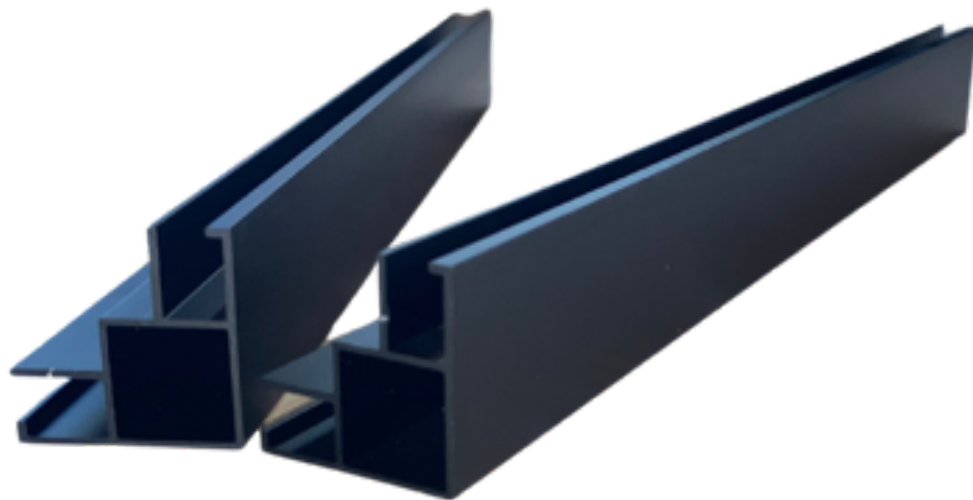

**F. Screen Top x1**

**Actual Screen Dimensions: 21 11/16" x 15 14/16"**  
**1/8" Wide Mesh Holes**

**G. Long L-shaped Bar, Single Track x1**  
**Actual Length: 21 13/16"**

**H. Long L-shaped Bar with Logo, Double Track x1**  
**Actual Length: 21 13/16"**

**I. Short L-shaped Bar, Single Track x2**  
**Actual Length: 9 13/16"**

**J. Short L-shaped Bar, Double Track x2**  
**Actual Length: 9 13/16"**

**K. Corner Connector x4**

**L. Cable Port Cover x2**

**M. Door Handle w/ Screws x2**