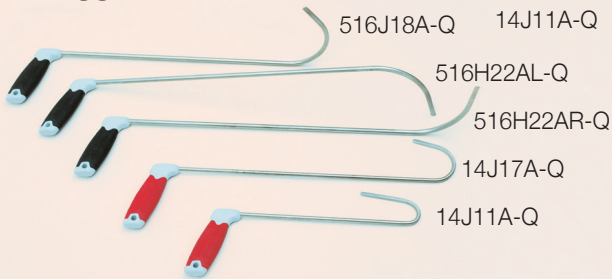

QS-5

5-Piece Door Hook Set

A must for doors and other side panels.

\$155⁰⁰

<u>Item #</u>	<u>Price</u>
516J18A-Q	\$38.50
516H22AL-Q	\$37.50
516H22AR-Q	\$37.50
14J17A-Q	\$35.00
14J11A-Q	\$34.00