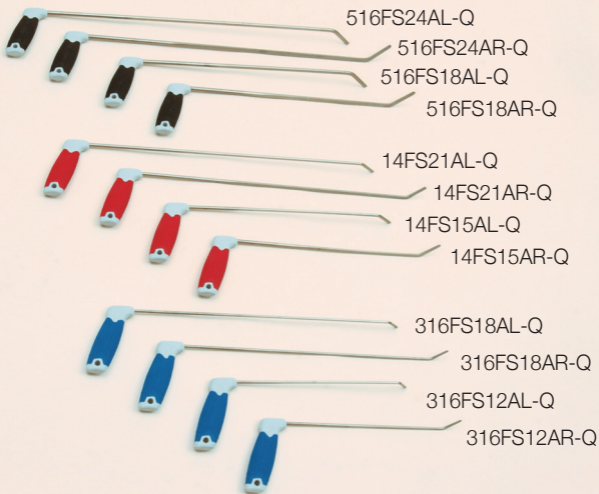

### QuickSilver 12-Piece Flat Shaft Set

The shafts of these tools are milled almost all the way to the handles for superior access. Great for hail.

**\$375<sup>00</sup>**

Item #	Price	Item #	Price
516FS24AL-Q	\$39.50	14FS15AL-Q	\$35.50
516FS24AR-Q	\$39.50	14FS15AR-Q	\$35.50
516FS18AL-Q	\$38.00	316FS18AL-Q	\$34.50
516FS18AR-Q	\$38.00	316FS18AR-Q	\$34.50
14FS21AL-Q	\$37.50	316FS12AL-Q	\$33.00
14FS21AR-Q	\$37.50	316FS12AR-Q	\$33.00