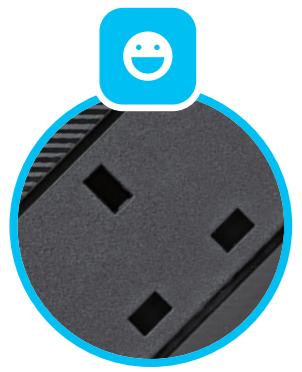

*T&C apply. Please visit www.targus.com for details.

Surge
Protection

USB Smart
Detection

Connected
Equipment
Warranty

Ultra speed charging

USB-C PD 42W

CHILD SAFETY SHUTTER

Designed with safety shutter on each outlet, the Targus surge protector prevents children from accessing the live terminals.