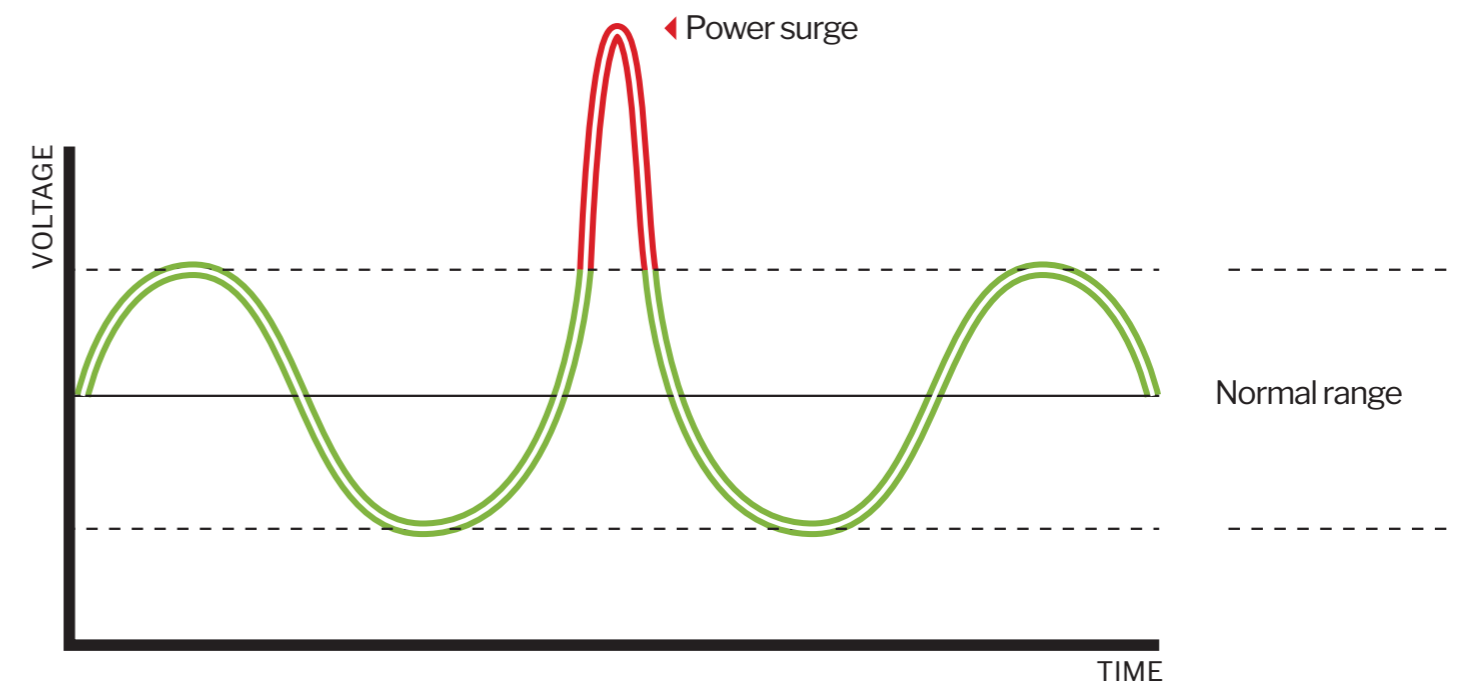

*T&C apply. Please visit www.targus.com for details.

Surge
Protection

USB Smart
Detection

Connected
Equipment
Warranty

Ultra speed charging

USB-C PD 42W

CHILD SAFETY SHUTTER

Designed with safety shutter on each outlet, the Targus surge protector prevents children from accessing the live terminals.