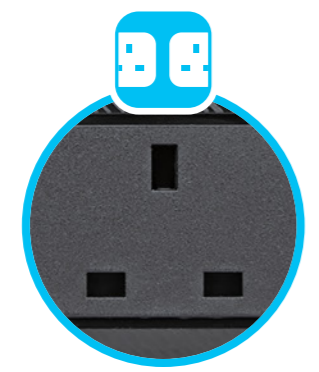

Targus®

Powerful features

- 4 standard outlets (250VAC, 13A, 3250W Max)
- 1 USB-C charging port, compatible with Quick Charge enabled devices
- 1 USB-A charging port (5V/2.4A, 12W Max)
- Total 42W max: USB-C 30W + USB-A 12W, USB-C charging alone can reach 42W
- USB Smart Detection to deliver max. charging speed needed
- 1,440 Joules Surge Protection
- Child Safety Shutter

*T&C apply. Please visit www.targus.com for details.

Surge
Protection

USB Smart
Detection

Connected
Equipment
Warranty

Ultra speed charging

USB-C PD 42W

CHILD SAFETY SHUTTER

Designed with safety shutter on each outlet, the Targus surge protector prevents children from accessing the live terminals.