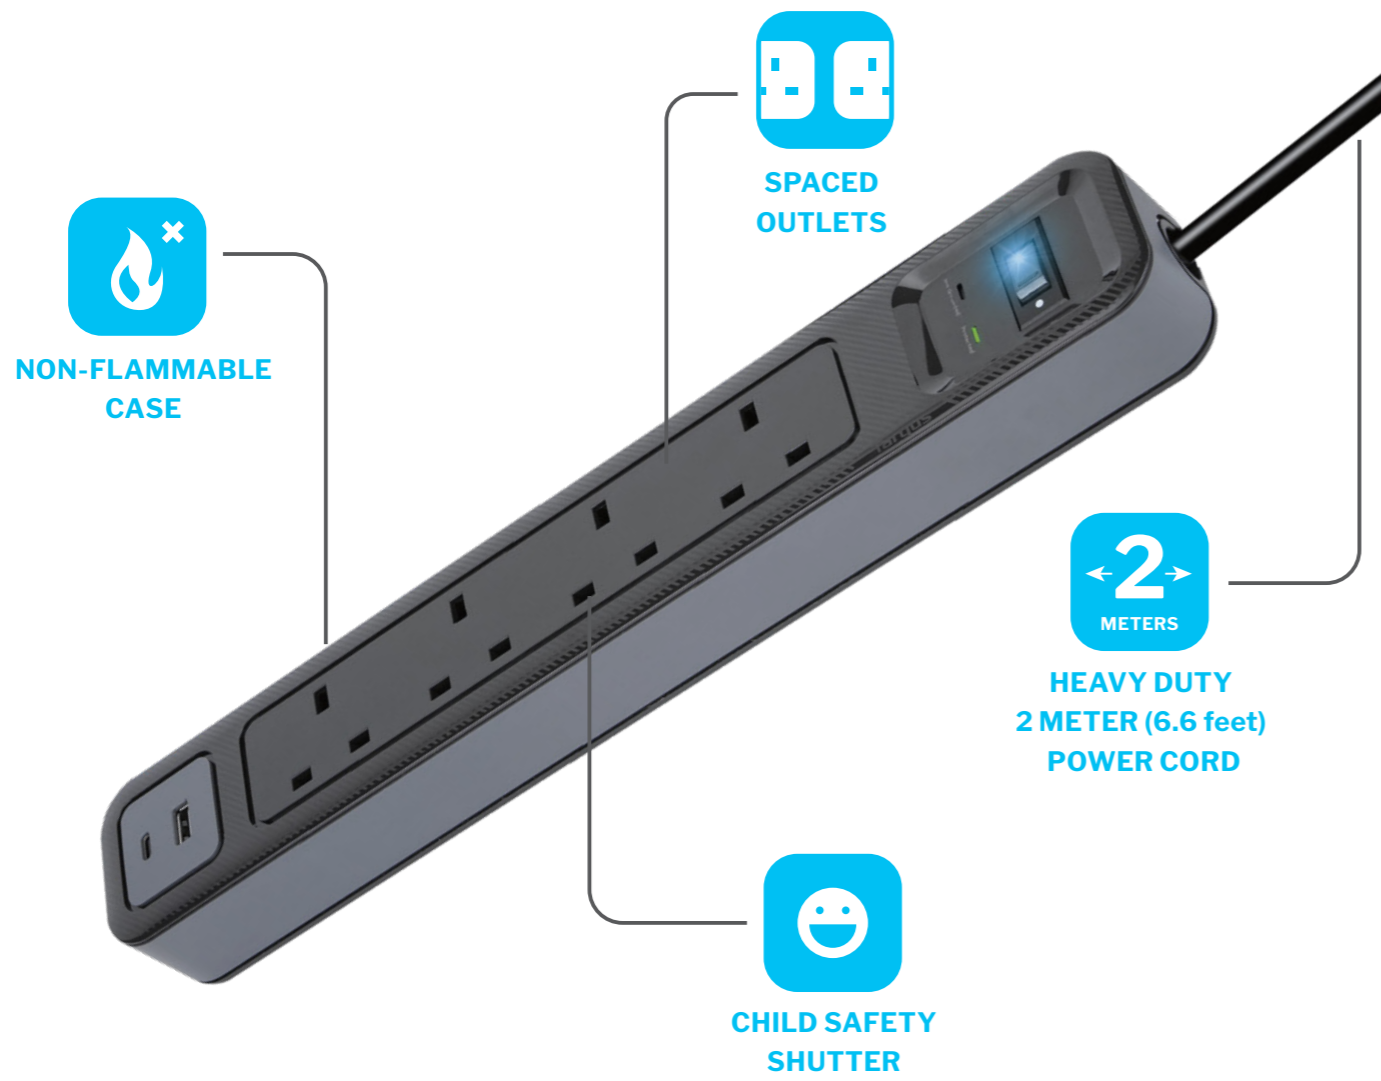

Targus®

Powerful features

- 4 standard outlets (250VAC, 13A, 3250W Max)
- 1 USB-C charging port, compatible with Quick Charge enabled devices
- 1 USB-A charging port (5V/2.4A, 12W Max)
- Total 42W max: USB-C 30W + USB-A 12W, USB-C charging alone can reach 42W
- USB Smart Detection to deliver max. charging speed needed
- 1,440 Joules Surge Protection
- Child Safety Shutter

*T&C apply. Please visit www.targus.com for details.

Surge
Protection

USB Smart
Detection

Connected
Equipment
Warranty

Ultra speed charging

USB-C PD 42W

CHILD SAFETY SHUTTER

Designed with safety shutter on each outlet, the Targus surge protector prevents children from accessing the live terminals.

HEAVY DUTY 2-METER (6.6 feet) POWER CORD

A generous 2 meter (6.6 feet) long heavy power cord allows for convenience and flexibility, away from the wall.

GROUNDING OUTLETS

Expand from 1 single grounded outlet to 4 grounded outlets, by simply plugging into the wall. The Targus surge protector prevents appliances from surges caused between hot, neutral and ground lines.