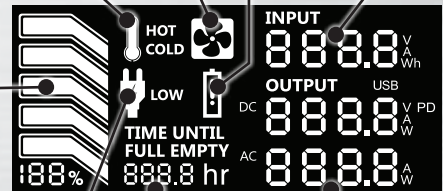

Units button

AC output on/off button

2 x AC outlets (120V / 500W)

Info button

Display button

2 x USB-A ports (5V / 2.4A)

2 x USB-C ports  
1 x 60W USB-C PD (5V-20V/3A)  
1 x USB-C (5V/3A)

12V car port adapter

Hot/cold indicator

Fan

Battery malfunction indicator

Input stats

Battery level indicator

Low input voltage indicator

Time until full/empty

Output stats