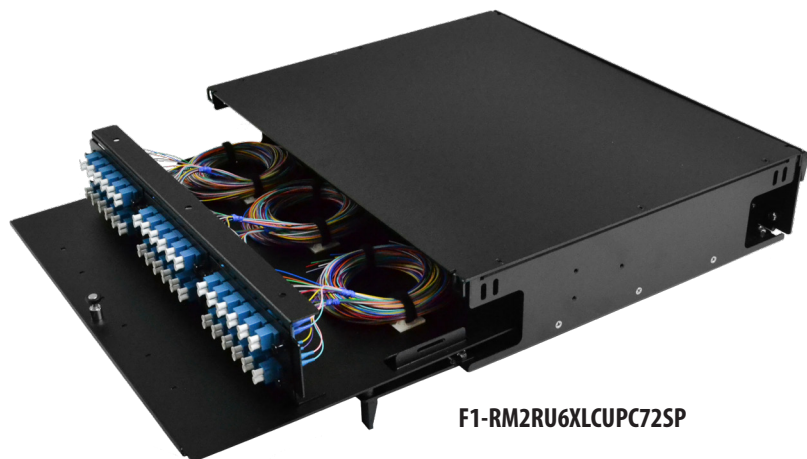

PRE LOADED 2RU RACK MOUNT ENCLOSURE

F1-RM2RU6XLCUPC72SP

FEATURES

- 72 ports
- Loaded with (6) LGX Adapter Plates
- Loaded with (6) 12 Strand Pigtailed
- Loaded with (3) 24 Positions Splice Trays
- 19" or 23" rack mountable
(23" mounting brackets sold separately)

This Pre-Loaded 2RU Enclosures are designed to be a Plug and Play solution. They come loaded with your choice of SC/LC adapter panels and splice trays, or adapter panels, splice trays and pigtailed. Available in both singlemode and multimode (50um 10gig). All enclosures include splice trays unless requested without.

*Other Configurations available upon request.

SPECIFICATIONS

Dimensions	17"W x 14"D x 3.5"H
Material	.060" Aluminum
Coatings	Electro-statically Applied Powder Coat, Available in Black or Off White

ORDERING INFORMATION

F1RM2RU6XSCUPC72	2RU Rack Mount w/6 SC/UPC Plates, & Trays, Black (72 Fibers)
F1RM2RU6XSCUPC72SP	2RU Rack Mount w/6 SC/UPC Plates, Pigtailed & Trays, Black (72 Fibers)
F1RM2RU6XSCAPC72	2RU Rack Mount w/6 SC/APC Plates & Trays, Black (72 Fibers)
F1RM2RU6XSCAPC72SP	2RU Rack Mount w/6 SC/APC Plates, Pigtailed & Trays, Black (72 Fibers)
F1RM2RU6XSCOM372	2RU Rack Mount w/6 SC/PC OM3 Plates & Trays, Black (72 Fibers)
F1RM2RU6XSCOM372SP	2RU Rack Mount w/6 SC/PC OM3 Plates, Pigtailed & Trays, Black (72 Fibers)
F1RM2RU6XLCUPC72	2RU Rack Mount w/6 LC/UPC Plates & Trays, Black (72 Fibers)
F1RM2RU6XLCUPC72SP	2RU Rack Mount w/6 LC/UPC Plates, Pigtailed & Trays, Black (72 Fibers)
F1RM2RU6XLCAPC72	2RU Rack Mount w/6 LC/APC Plates & Trays, Black (72 Fibers)
F1RM2RU6XLCAPC72SP	2RU Rack Mount w/6 LC/APC Plates, Pigtailed & Trays, Black (72 Fibers)
F1RM2RU6XLCOM372	2RU Rack Mount w/6 LC/PC OM3 Plates & Trays, Black (72 Fibers)
F1RM2RU6XLCOM372SP	2RU Rack Mount w/6 LC/PC OM3 Plates, Pigtailed & Trays, Black (72 Fibers)