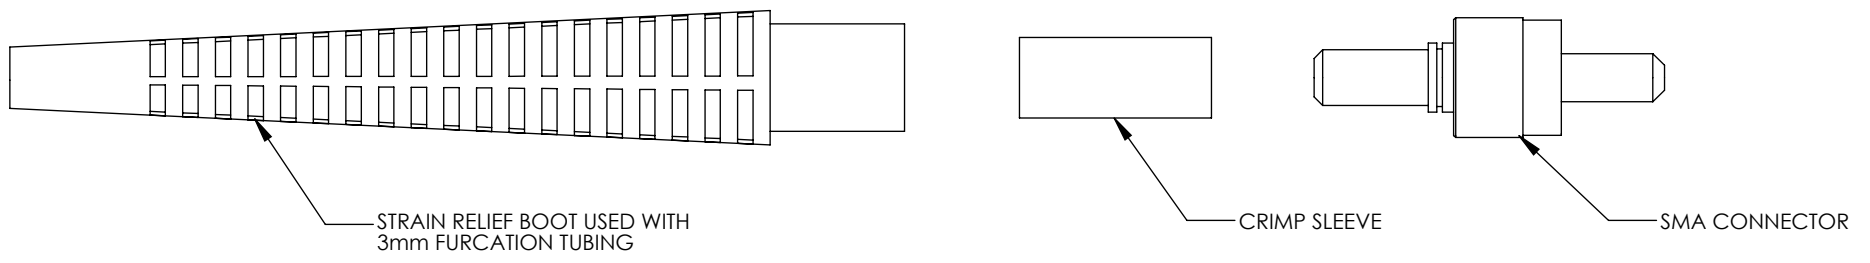

ISOMETRIC VIEW  
SCALE 1:1

EXPLODED VIEW

ASSEMBLED VIEW

FOR INFORMATION ONLY  
NOT FOR MANUFACTURING PURPOSES

DRAWING PROJECTION			Fiber Optics For Sale Co. www.fo4sale.com	
	NAME	DATE	125 $\mu$ m SMA CONNECTOR	
DRAWN	KB	29/NOV/10	MATERIAL	
APPROVAL	DJ	06/JAN/11	N/A	
COPYRIGHT © 2010 BY THORLABS			ITEM #	APPROX WEIGHT
VALUES IN PARENTHESIS ARE CALCULATED AND MAY CONTAIN ROUND OFF ERRORS			10125A	0.01kg
			REV	A