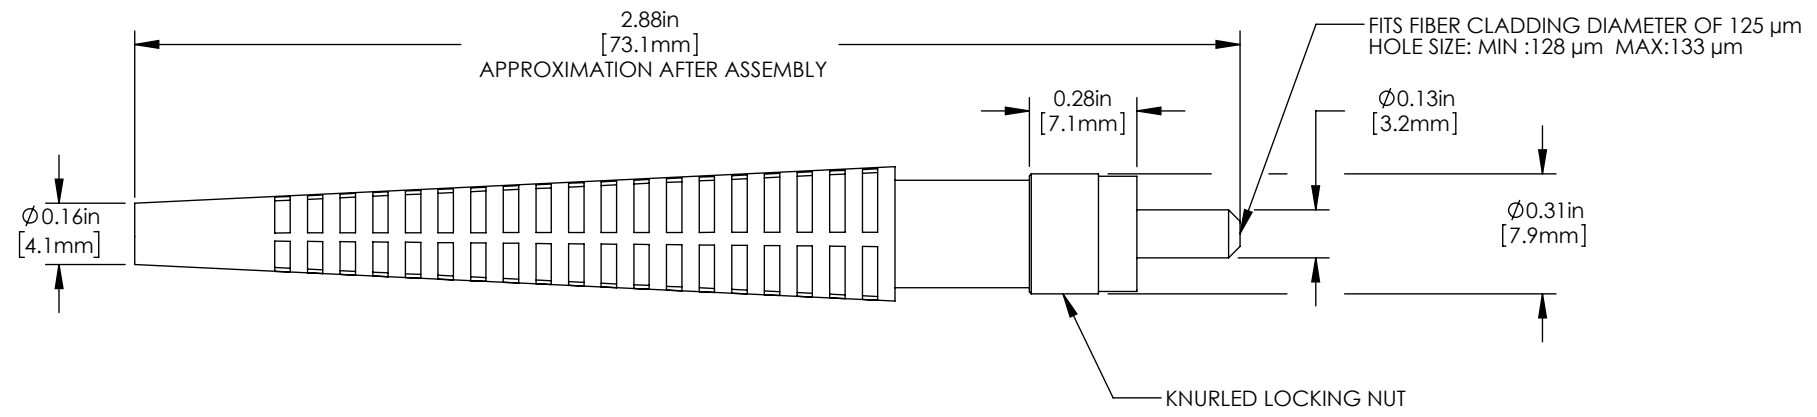

ISOMETRIC VIEW  
SCALE 1:1

EXPLODED VIEW

ASSEMBLED VIEW

FOR INFORMATION ONLY  
NOT FOR MANUFACTURING PURPOSES

DRAWING PROJECTION			Fiber Optics For Sale Co. www.fo4sale.com	
	NAME	DATE	125 $\mu$ m SMA CONNECTOR	
DRAWN	KB	29/NOV/10	MATERIAL	
APPROVAL	DJ	06/JAN/11	N/A	
COPYRIGHT © 2010 BY THORLABS			ITEM #	APPROX WEIGHT
VALUES IN PARENTHESIS ARE CALCULATED AND MAY CONTAIN ROUND OFF ERRORS			10125A	0.01kg
			REV	A