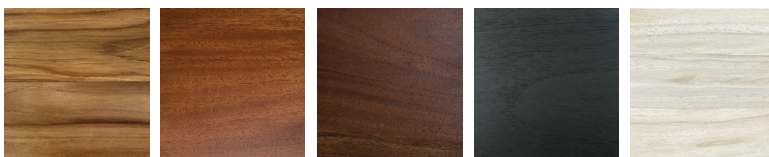

Dimensions

W: 18" (46 cm)  
D: 12" (30 cm)  
H: 18" (46 cm)

Materials

100% Solid Wood Frame.

Assembly

Not Required

Warranty & Maintenance

See [masayacompany.com](https://www.masayacompany.com) information.

Notes

See following pages for all materials available.

Wood Finishes

Teak

Mahogany

Walnut

Burnt Teak

Arena Teak