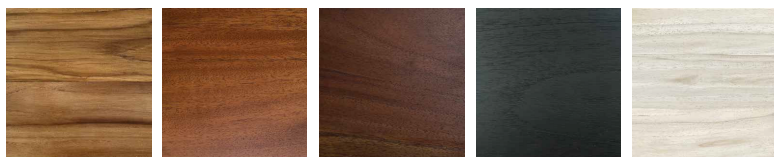

WARRANTY & MAINTENANCE

See masayacompany.com for more information.

NOTES

See following pages for all materials available.

WOOD FINISHES

Teak

Mahogany

Walnut

Burnt Teak

Arena Teak

DIMENSIONS

W: 59" (150 cm)
D: 14" (36 cm)
H: 17,5" (44.5 cm)

Volume: 0.4 mts³ / 14.12 cu ft

Shipping Dims: W: 64", D:19", H: 20"
Shipping Weight: 20 lb / 22 kg

MATERIALS

100% Solid Wood Frame.