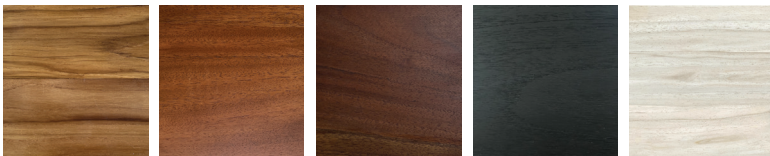

WOOD FINISHES

Teak

Mahogany

Walnut

Burnt Teak

Arena Teak