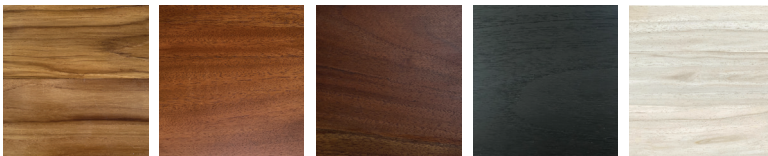

**WOOD FINISHES**

Teak

Mahogany

Walnut

Burnt Teak

Arena Teak

**DIMENSIONS**

W: 67.5" (171.5 cm)  
D: 86" (217.5 cm)  
H: 36" (91.5 cm)