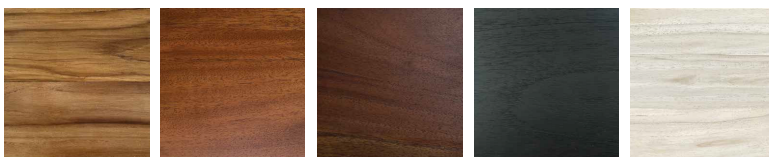

Colors: Khaki.

Weave: #1 - Traditional.
Intended For Indoor or Covered Areas.

Assembly

Required

Warranty & Maintenance

See [masayacompany.com](https://www.masayacompany.com) for more information.

Notes

See following pages for all materials available.

Wood Finishes

Teak Mahogany Walnut Burnt Teak Arena Teak