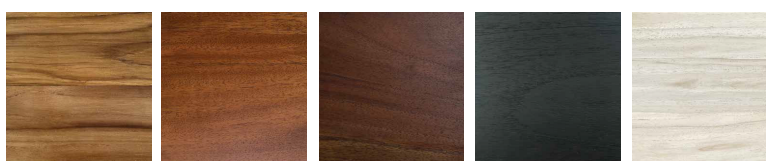

Wood Finishes

Teak Mahogany Walnut Burnt Teak Arena Teak