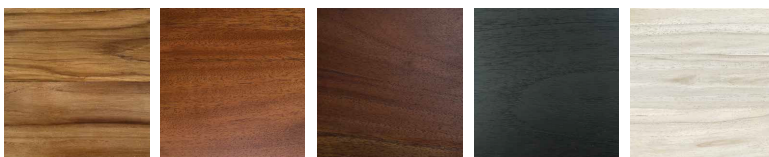

Assembly

Not Required

Warranty & Maintenance

See masayacompany.com For more information.

Notes

See following pages for all materials available.

Wood Finishes

Teak Mahogany Walnut Burnt Teak Arena Teak

Colors: Naturaline, Black, Charcoal, khaki.

Weave: #7 - Rhombus.
Intended For Indoor or Covered Areas.

Assembly

Not Required

Warranty & Maintenance

See masayacompany.com For more information.

Notes

See following pages for all materials available.