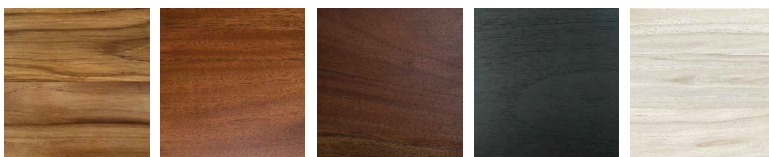

Colors: Naturaline, Black, Charcoal, khaki.

Weave: #7 - Rhombus.
Intended For Indoor or Covered Areas.

Assembly

Not Required

Warranty & Maintenance

See masayacompany.com For more information.

Notes

See following pages for all materials available.

Wood Finishes

Teak Mahogany Walnut Burnt Teak Arena Teak