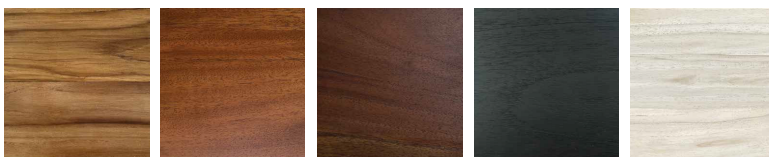

Colors: Naturaline, Black, Charcoal, khaki.

Weave: #7 - Rhombus.
Intended For Indoor or Covered Areas.

Assembly

Not Required

Warranty & Maintenance

See masayacompany.com For more information.

Notes

See following pages for all materials available.

Wood Finishes

Teak

Mahogany

Walnut

Burnt Teak

Arena Teak

Dimensions

W : 59" (150 cm)
D : 14" (36 cm)
H : 18" (45 cm)