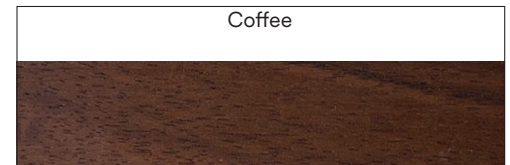

Finishes

*Indicative and may change/fade with exposure to weather.