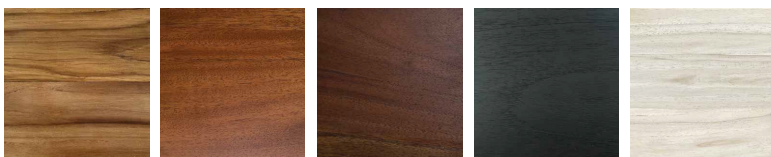

Colors:
Colorado Blend, Khaki, Naturaline.
Weave: #3 - Cross Braid
Intended For Indoor or Covered Areas.

Assembly

Not Required

Warranty & Maintenance

See masayacompany.com for more information.

Notes

See following pages for all materials available.

Wood Finishes

Teak Mahogany Walnut Burnt Teak Arena Teak