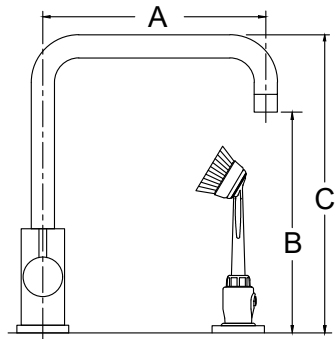

Model

Reach
A

Aerator
Height
B

Spout
Height
C

M70 High Arc
Sapphire

8-5/8"

10-3/8"

16-1/4"

M70 Right Angle
Sapphire

9-1/8"

9-1/8"

12-1/8"

M70 Low Arc
Sapphire

10"

8"

11-1/2"

M2000
Century

8"

7-1/2"

9"

M76
Imperial Four

8"

5-1/4"

6-3/4"

M76XL
Imperial Four XL

8"

5-1/4"

6-3/4"