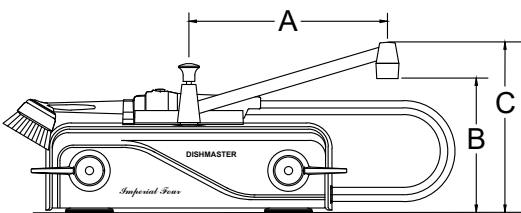

Model

Reach
A

Aerator
Height
B

Spout
Height
C

M70 High Arc
Sapphire

8-5/8"

10-3/8"

16-1/4"

M70 Right Angle
Sapphire

9-1/8"

9-1/8"

12-1/8"

M70 Low Arc
Sapphire

10"

8"

11-1/2"

M2000
Century

8"

7-1/2"

9"

M76
Imperial Four

8"

5-1/4"

6-3/4"

M76XL
Imperial Four XL

8"

5-1/4"

6-3/4"