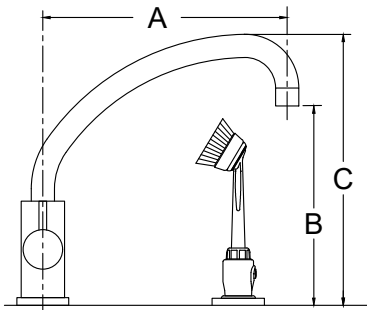

Model

Reach
A

Aerator
Height
B

Spout
Height
C

M70 High Arc
Sapphire

8-5/8"

10-3/8"

16-1/4"

M70 Right Angle
Sapphire

9-1/8"

9-1/8"

12-1/8"

M70 Low Arc
Sapphire

10"

8"

11-1/2"

M76XL
Imperial Four XL

8"

5-1/4"

6-3/4"