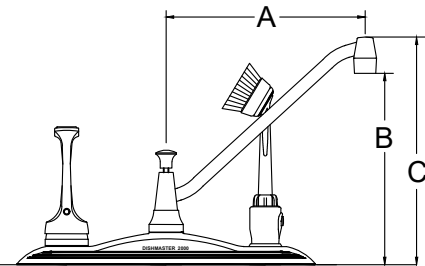

Model

Reach
A

Aerator
Height
B

Spout
Height
C

M70 High Arc
Sapphire

8-5/8"

10-3/8"

16-1/4"

M70 Right Angle
Sapphire

9-1/8"

9-1/8"

12-1/8"

M70 Low Arc
Sapphire

10"

8"

11-1/2"

M2000
Century

8"

7-1/2"

9"

M76
Imperial Four

8"

5-1/4"

6-3/4"