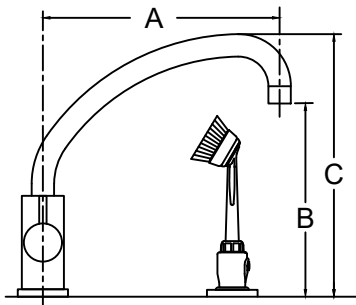

Model

Reach  
A

Aerator  
Height  
B

Spout  
Height  
C

M70 High Arc  
Sapphire

8-5/8"

10-3/8"

16-1/4"

M70 Right Angle  
Sapphire

9-1/8"

9-1/8"

12-1/8"

M70 Low Arc  
Sapphire

10"

8"

11-1/2"

M76XL  
Imperial Four XL

8"

5-1/4"

6-3/4"