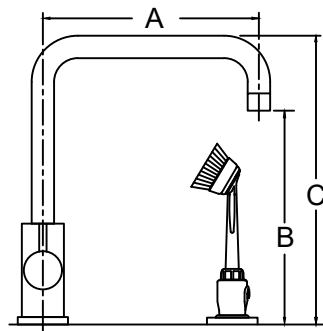

Model

Reach  
A

Aerator  
Height  
B

Spout  
Height  
C

M70 High Arc  
Sapphire

8-5/8"

10-3/8"

16-1/4"

M70 Right Angle  
Sapphire

9-1/8"

9-1/8"

12-1/8"

M70 Low Arc  
Sapphire

10"

8"

11-1/2"

M2000  
Century

8"

7-1/2"

9"

M76  
Imperial Four

8"

5-1/4"

6-3/4"

M76XL  
Imperial Four XL

8"

5-1/4"

6-3/4"