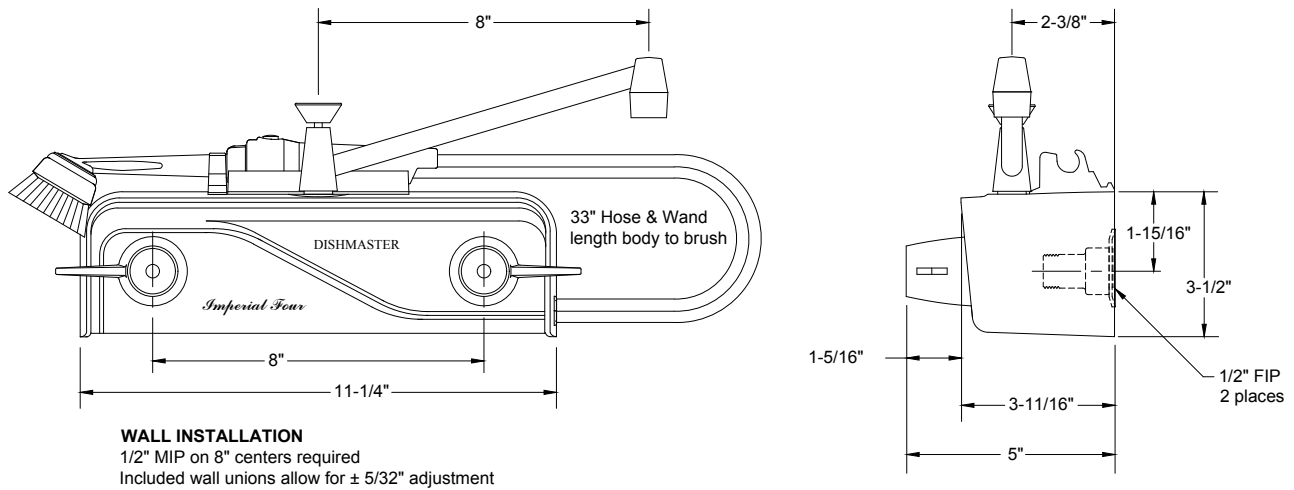

# M76 Imperial Four

- Convenient Dishmaster Spray Wand
- Press the button for instant cleansing suds, release for clear water rinse
- Scrape - Wash - Rinse all in one easy motion
- Brushes have built-in scraper
- Spout swivels full 360°
- 16oz Detergent Tank
- Dishmaster reduces water usage and energy consumption.
- Use only the water you really need
- Manufactured in the USA

- **Low Lead Listed**  
 NSF/ANSI 372 - 2016, Drinking Water System Components  
 Lead Content Reduction of Lead in Drinking Water Act  
 California Health & Safety Code 116875 S.3874,  
 Reduction of Lead in Drinking Water Act
- **Title 20 Listed**  
 California Code of Regulations  
 Title 20, Sections 1601 through 1608
- **A112.18.1M**  
 1.75 GPM 6.6 L/min
- **A112.18.3 Backflow Prevention**  
 Two check valves in spout section