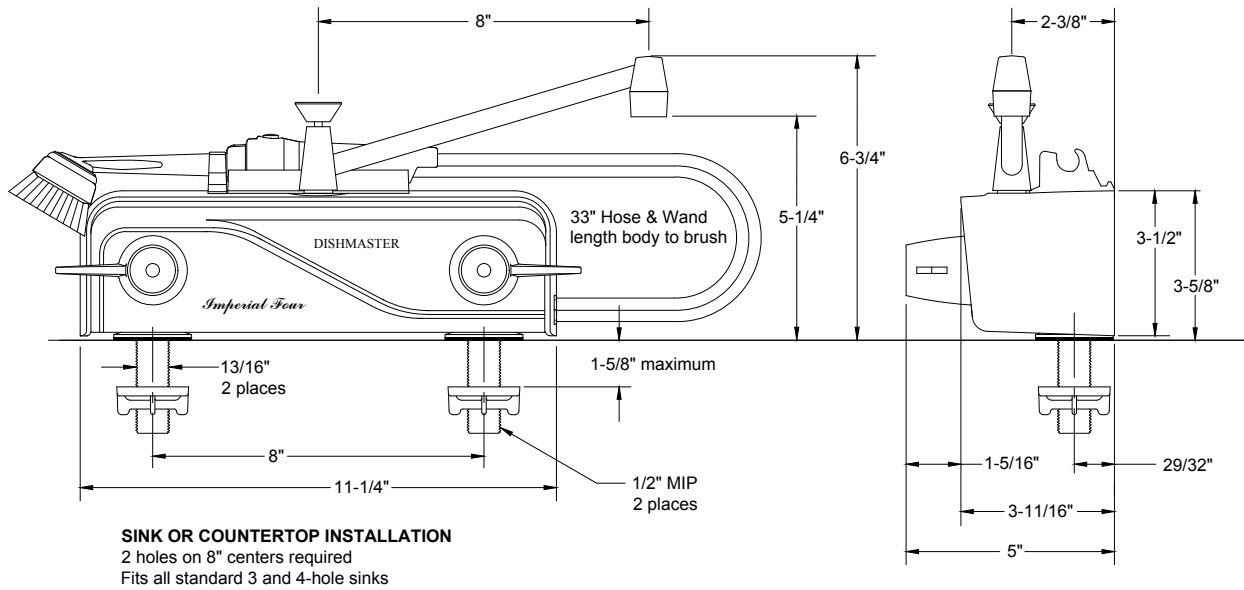

# M76 Imperial Four

- Convenient Dishmaster Spray Wand
- Press the button for instant cleansing suds, release for clear water rinse
- Scrape - Wash - Rinse all in one easy motion
- Brushes have built-in scraper
- Spout swivels full 360°
- 16oz Detergent Tank
- Dishmaster reduces water usage and energy consumption.
- Use only the water you really need
- Manufactured in the USA

- **Low Lead Listed**  
 NSF/ANSI 372 - 2016, Drinking Water System Components  
 Lead Content Reduction of Lead in Drinking Water Act  
 California Health & Safety Code 116875 S.3874,  
 Reduction of Lead in Drinking Water Act
- **Title 20 Listed**  
 California Code of Regulations  
 Title 20, Sections 1601 through 1608
- **A112.18.1M**  
 1.75 GPM 6.6 L/min
- **A112.18.3 Backflow Prevention**  
 Two check valves in spout section