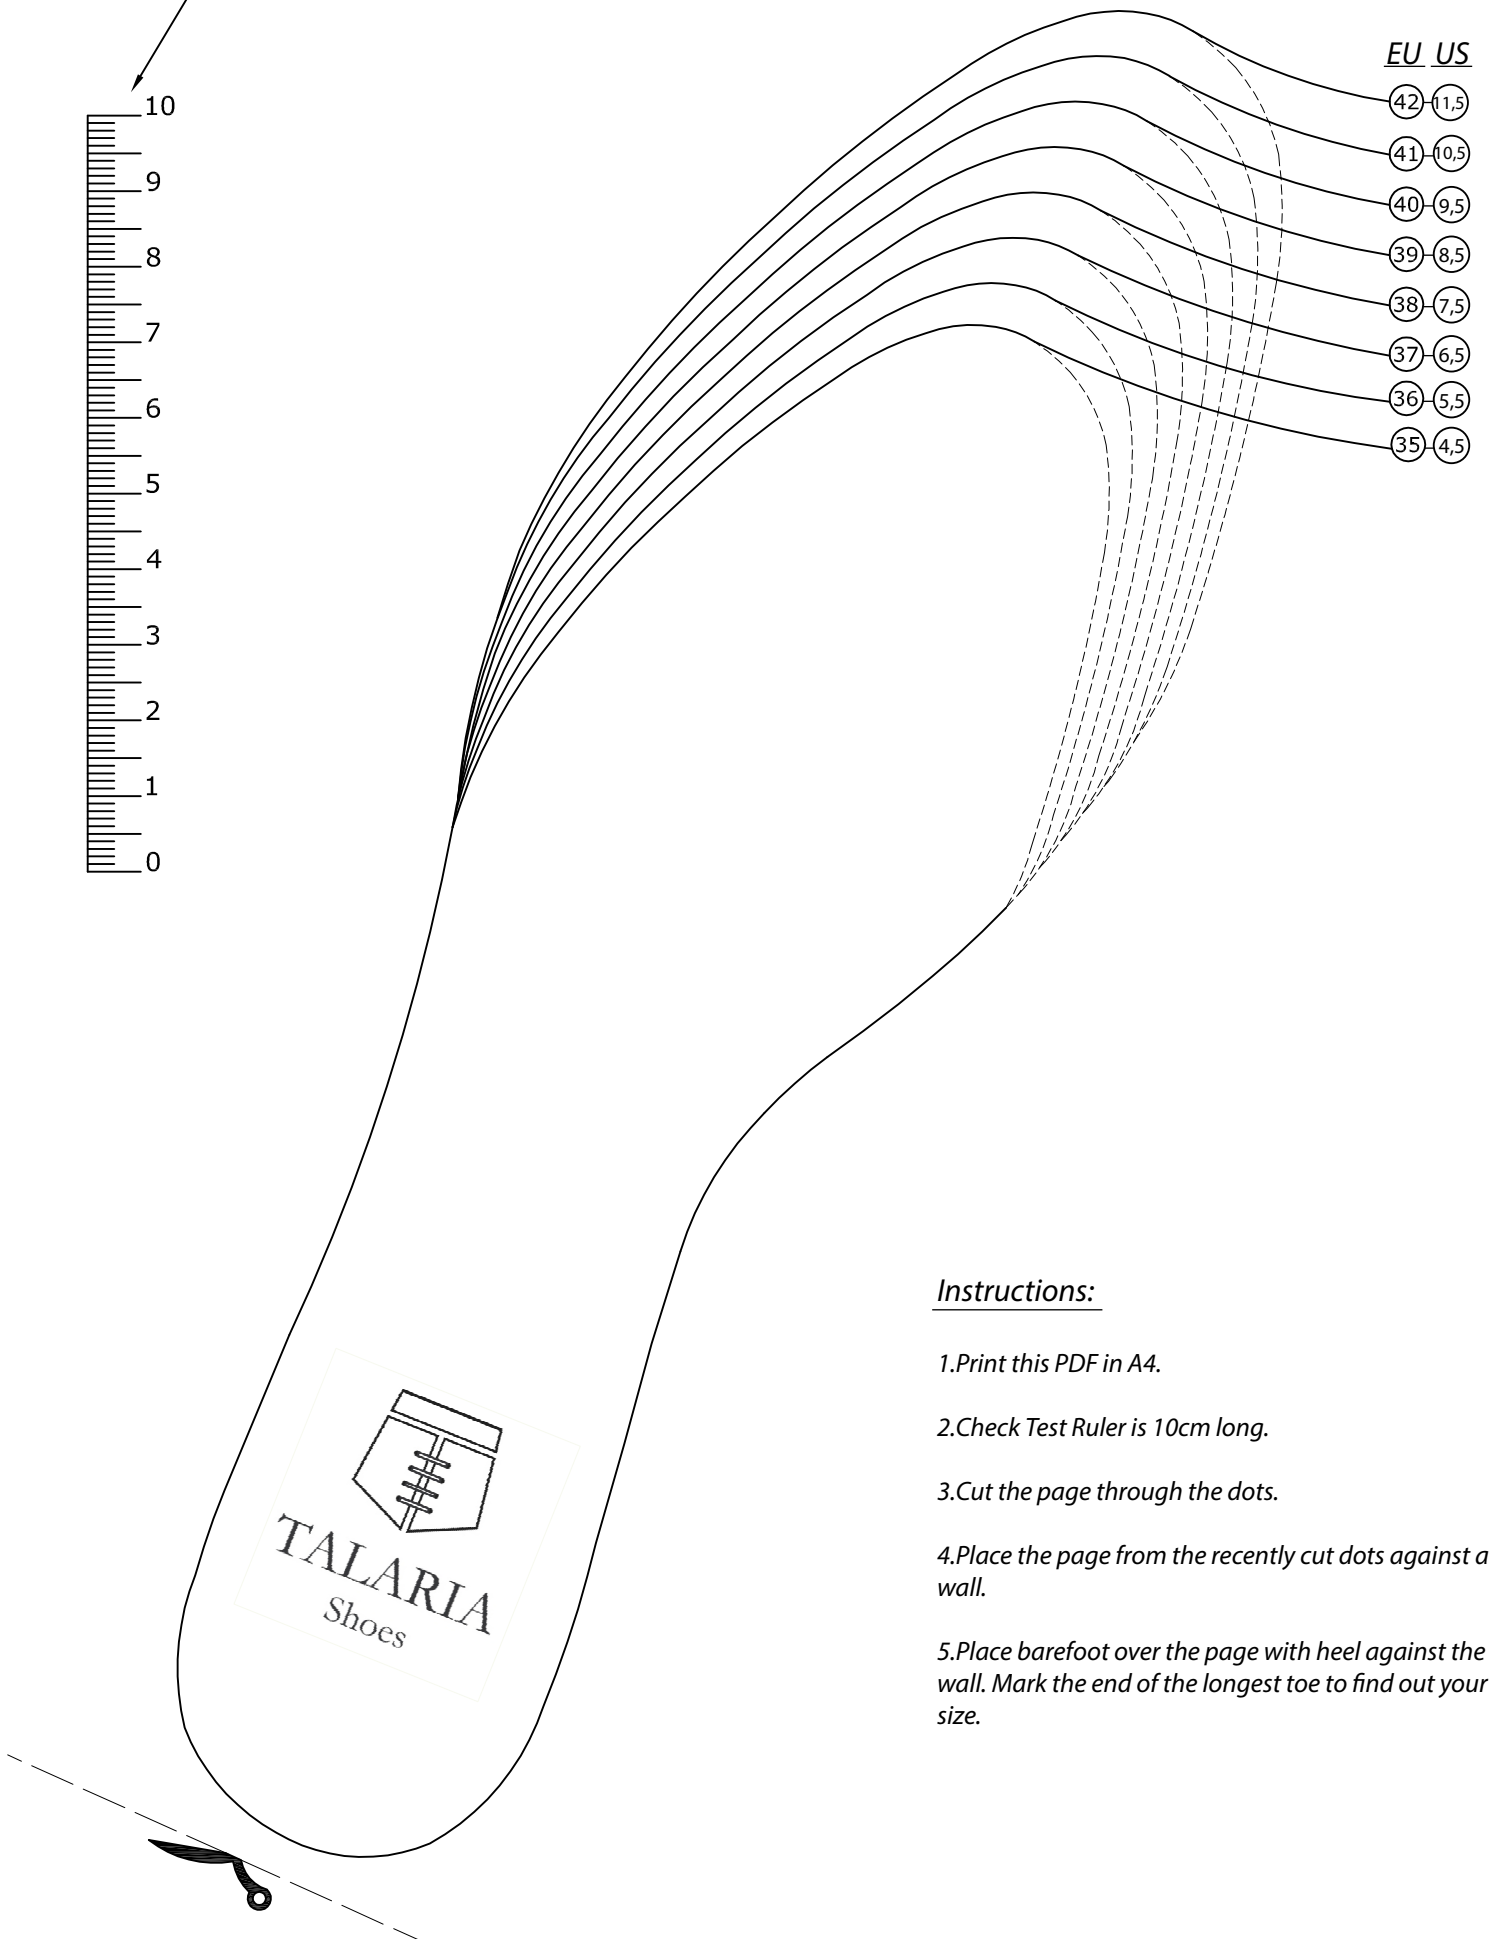

This is a 10cm Scale Ruler

EU US

- 42 11,5
- 41 10,5
- 40 9,5
- 39 8,5
- 38 7,5
- 37 6,5
- 36 5,5
- 35 4,5

Instructions:

1. Print this PDF in A4.
2. Check Test Ruler is 10cm long.
3. Cut the page through the dots.
4. Place the page from the recently cut dots against a wall.
5. Place barefoot over the page with heel against the wall. Mark the end of the longest toe to find out your size.