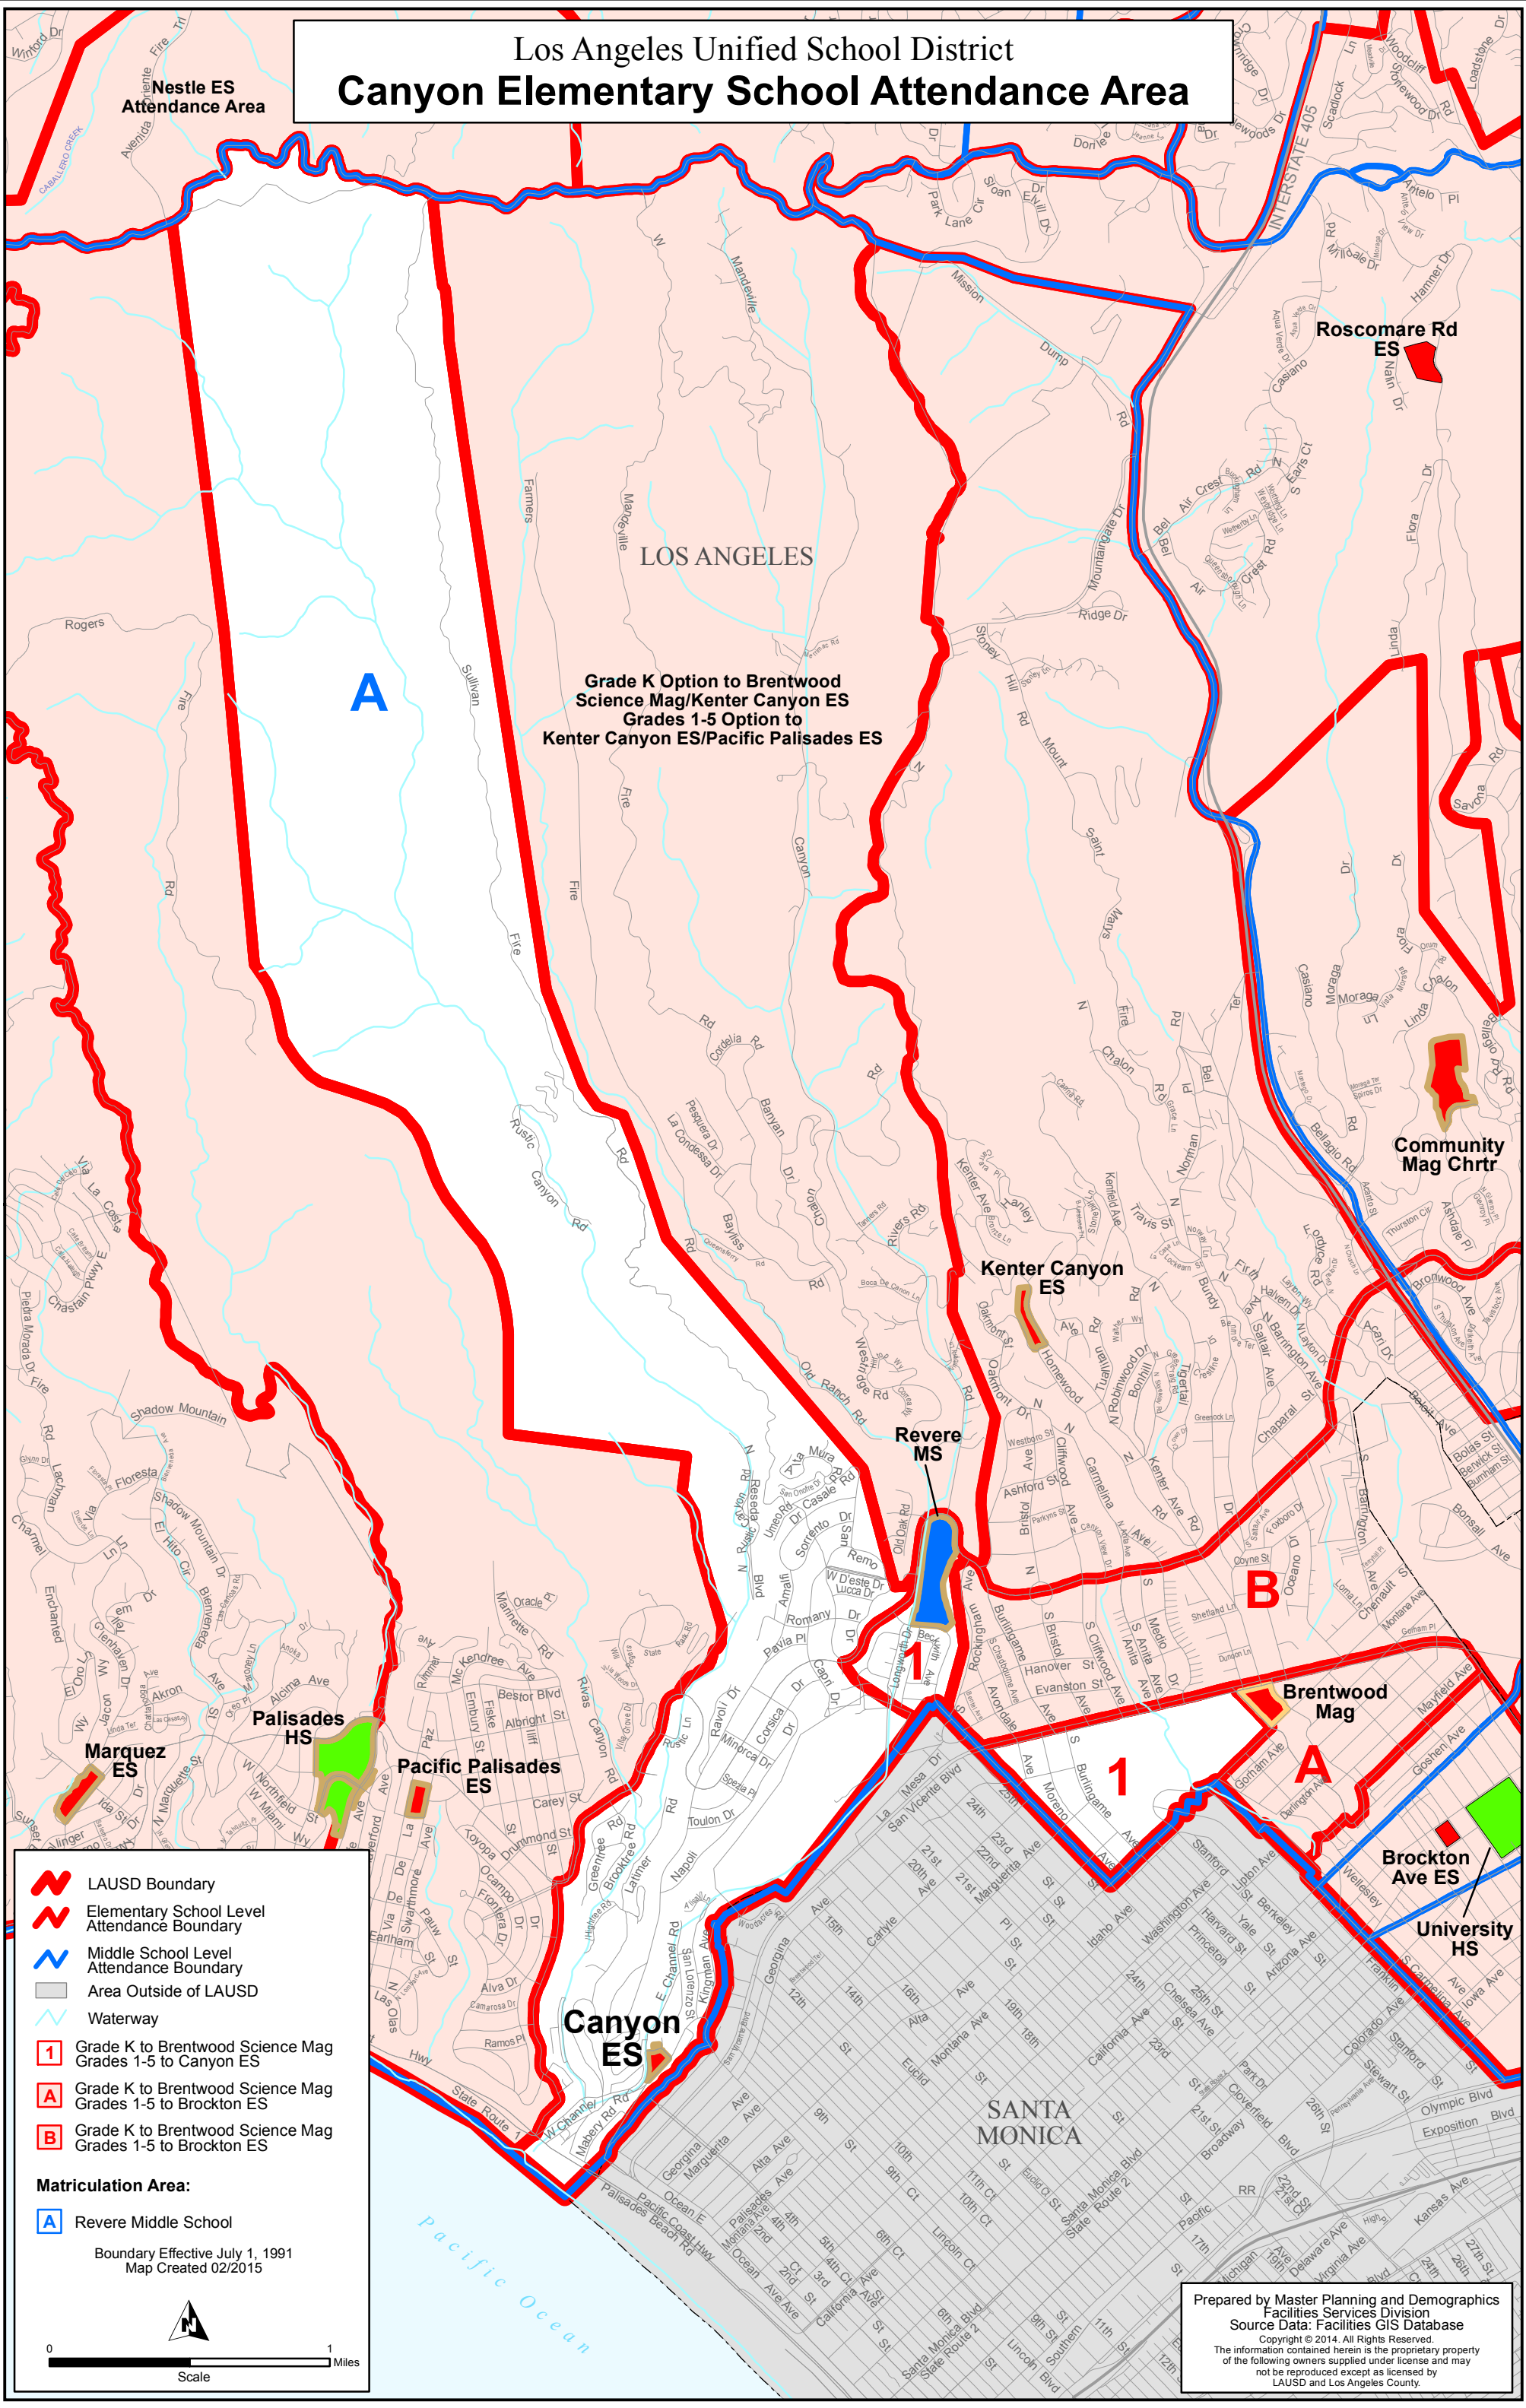

Los Angeles Unified School District Canyon Elementary School Attendance Area

-  LAUSD Boundary
-  Elementary School Level Attendance Boundary
-  Middle School Level Attendance Boundary
-  Area Outside of LAUSD
-  Waterway
-  Grade K to Brentwood Science Mag
Grades 1-5 to Canyon ES
-  Grade K to Brentwood Science Mag
Grades 1-5 to Brockton ES
-  Grade K to Brentwood Science Mag
Grades 1-5 to Brockton ES

Matriculation Area:
 Revere Middle School
 Boundary Effective July 1, 1991
 Map Created 02/2015

Prepared by Master Planning and Demographics
 Facilities Services Division
 Source Data: Facilities GIS Database
 Copyright © 2014. All Rights Reserved.
 The information contained herein is the proprietary property
 of the following owners supplied under license and may
 not be reproduced except as licensed by
 LAUSD and Los Angeles County.