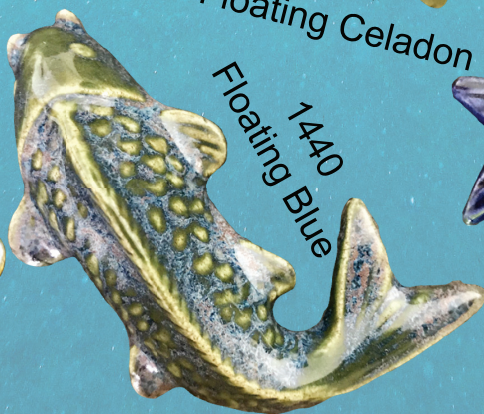

Spectrum Glazes®

New Floating Glazes
For Stoneware, fires Cone 4/6

1431
Pearl White

1432
Curry

1433
Twilight

1434
Autumn Purple

1435
Sangria

1436
Kimchi

1438
Cactus

1437
Floating Celadon

1439
Nori Green

1440
Floating Blue

1441
Scandinavian Blue

1442
Glacier