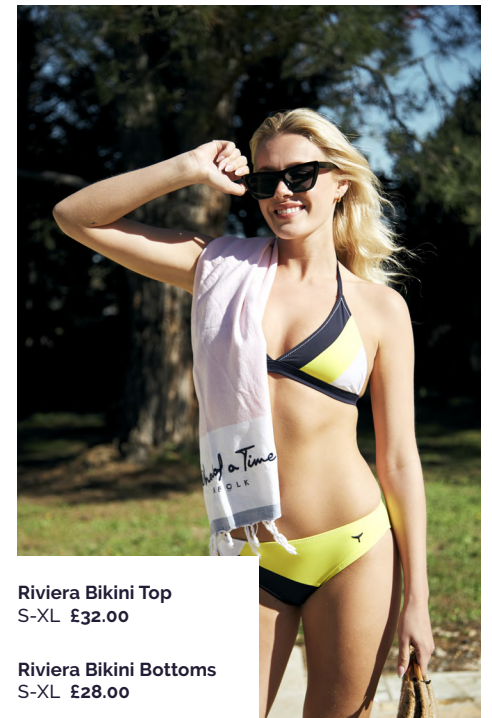

Riviera Bikini Bottoms
S-XL £28.00

*Made from 100%
sustainable recycled fabrics*

Riviera Bikini Top
S-XL £32.00