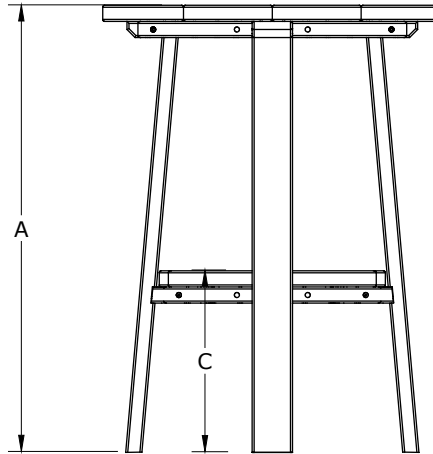

A	Overall Height	28"
B	Overall Diameter	21"
C	Shelf Height	11-1/4"
D	Shelf Diameter	14"
Weight 24Lbs.		

LuxCraft™
FINE OUTDOOR FURNITURE

Poly Deluxe End Table 28 Dimensions	
10/31/ 2017	R.M.