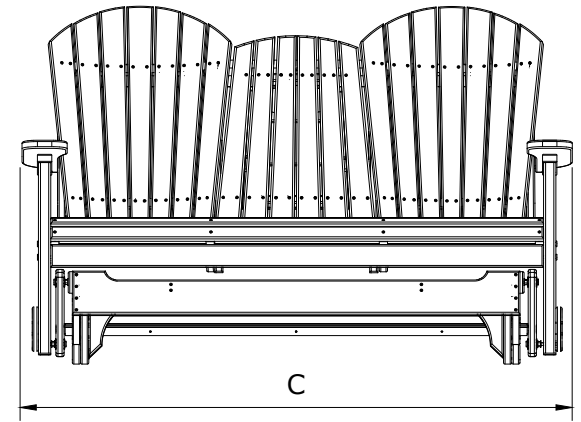

A	Overall Height	43"
B	Overall Depth	30"
C	Overall Width	67"
Weight 140 Lbs.		

D	Seat Width	60"
E	Back Height	28"
F	Seat Depth	18"
G	Seat Height	18"
H	Armrest Height	28"

### 5 Adirondack Poly Glider Dimensions

01/15/ 2020

R.M.