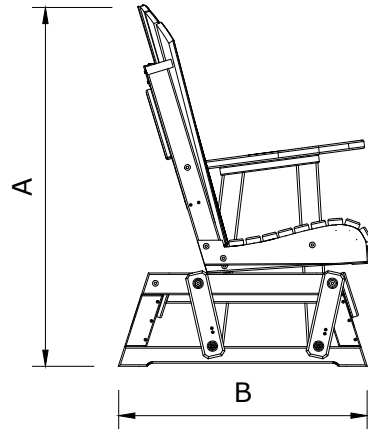

A	Overall Height	43"
B	Overall Depth	30"
C	Overall Width	67"
Weight 140 Lbs.		

D	Seat Width	60"
E	Back Height	28"
F	Seat Depth	18"
G	Seat Height	18"
H	Armrest Height	28"

### 5 Adirondack Poly Glider Dimensions

01/15/ 2020

R.M.