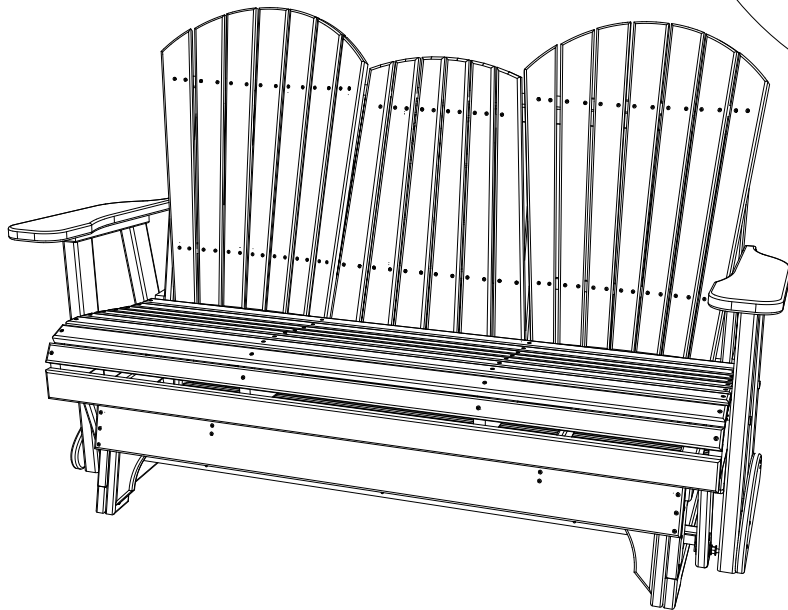

A	Overall Height	43"
B	Overall Depth	30"
C	Overall Width	67"
Weight 140 Lbs.		

D	Seat Width	60"
E	Back Height	28"
F	Seat Depth	18"
G	Seat Height	18"
H	Armrest Height	28"

### 5 Adirondack Poly Glider Dimensions

01/15/ 2020

R.M.