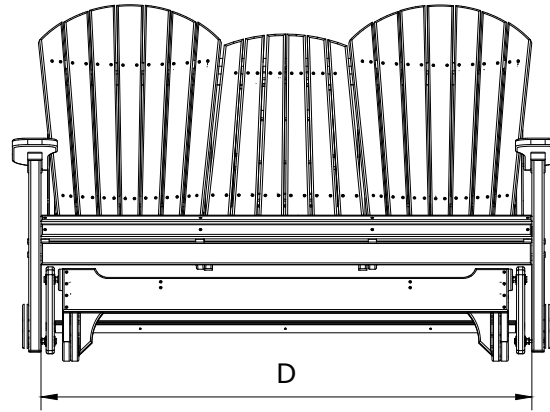

A	Overall Height	43"
B	Overall Depth	30"
C	Overall Width	67"
Weight 140 Lbs.		

D	Seat Width	60"
E	Back Height	28"
F	Seat Depth	18"
G	Seat Height	18"
H	Armrest Height	28"

### 5 Adirondack Poly Glider Dimensions

01/15/ 2020

R.M.