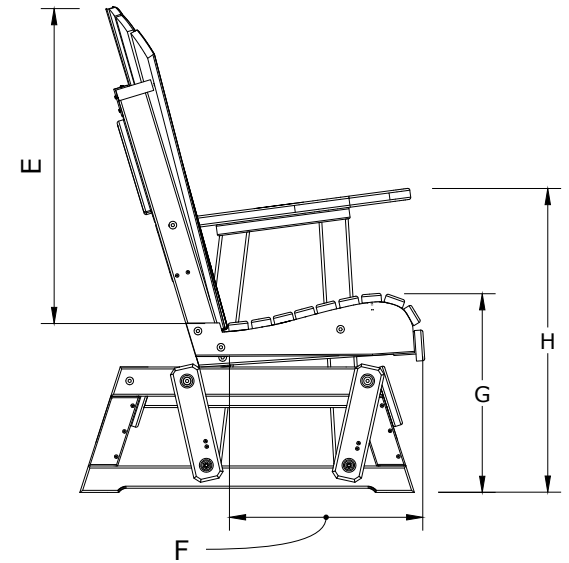

A	Overall Height	43"
B	Overall Depth	30"
C	Overall Width	67"
Weight 140 Lbs.		

D	Seat Width	60"
E	Back Height	28"
F	Seat Depth	18"
G	Seat Height	18"
H	Armrest Height	28"

### 5 Adirondack Poly Glider Dimensions

01/15/ 2020

R.M.