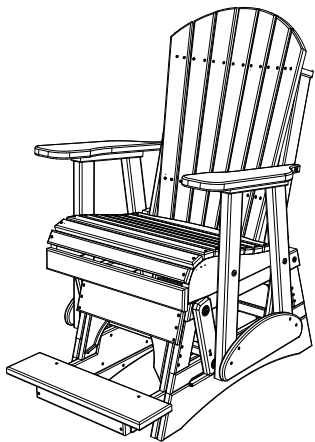

A	Overall Height	48-1/2"
B	Overall Depth	40-1/4"
C	Overall Width	30"
Weight 89Lbs.		

D	Seat Width	23"
E	Back Height	28"
F	Seat Depth	18"
G	Seat Height	23-1/2"
H	Armrest Height	33-1/2"
I	Footrest Height	6-1/2"

2' Adirondack Balcony Poly Glider Dimensions

01/23/ 2020

R.M.