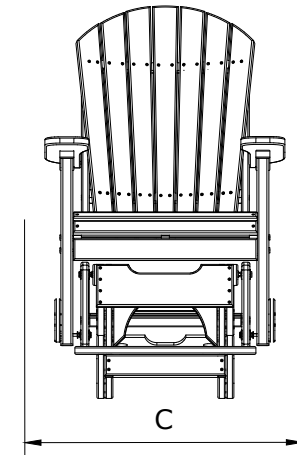

A	Overall Height	48-1/2"
B	Overall Depth	40-1/4"
C	Overall Width	30"
Weight 89Lbs.		

D	Seat Width	23"
E	Back Height	28"
F	Seat Depth	18"
G	Seat Height	23-1/2"
H	Armrest Height	33-1/2"
I	Footrest Height	6-1/2"

2' Adirondack Balcony Poly Glider Dimensions

01/23/ 2020

R.M.