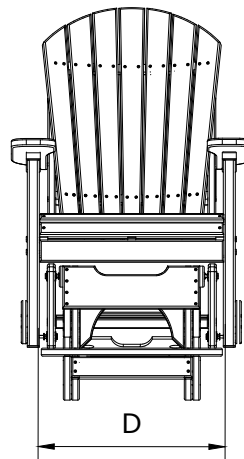

A	Overall Height	48-1/2"
B	Overall Depth	40-1/4"
C	Overall Width	30"
Weight 89Lbs.		

D	Seat Width	23"
E	Back Height	28"
F	Seat Depth	18"
G	Seat Height	23-1/2"
H	Armrest Height	33-1/2"
I	Footrest Height	6-1/2"

2' Adirondack Balcony Poly Glider Dimensions

01/23/ 2020

R.M.