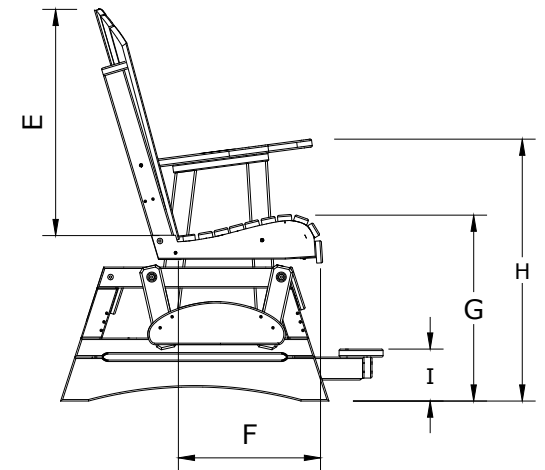

A	Overall Height	48-1/2"
B	Overall Depth	40-1/4"
C	Overall Width	30"
Weight 89Lbs.		

D	Seat Width	23"
E	Back Height	28"
F	Seat Depth	18"
G	Seat Height	23-1/2"
H	Armrest Height	33-1/2"
I	Footrest Height	6-1/2"

2' Adirondack Balcony Poly Glider Dimensions

01/23/ 2020

R.M.