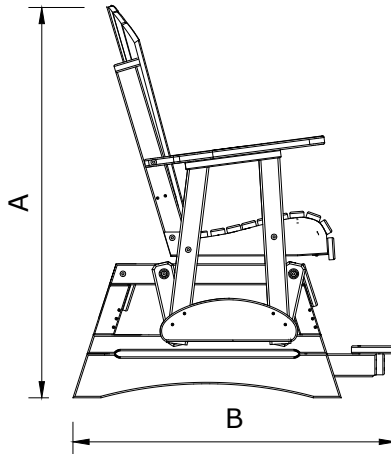

A	Overall Height	48-1/2"
B	Overall Depth	40-1/4"
C	Overall Width	30"
Weight 89Lbs.		

D	Seat Width	23"
E	Back Height	28"
F	Seat Depth	18"
G	Seat Height	23-1/2"
H	Armrest Height	33-1/2"
I	Footrest Height	6-1/2"

2' Adirondack Balcony Poly Glider Dimensions

01/23/ 2020

R.M.