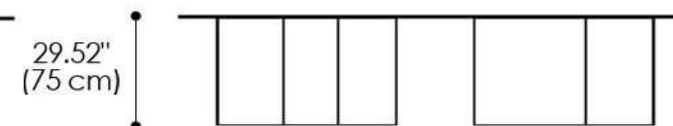

Fused Bronze Glass

MATERIALS

- Glass

Thrim Dining Table Shaped / Fused Glass Shaped 200

- Width: 78.74" (200 cm)
- Depth: 43.31" (110 cm)

Thrim Dining Table Shaped / Fused Glass Shaped 220

- Width: 86.61" (220 cm)
- Depth: 43.31" (110 cm)

Thrim Dining Table Shaped / Fused Glass Shaped 240

- Width: 94.48" (240 cm)
- Depth: 43.31" (110 cm)

Thrim Dining Table Shaped / Fused Glass Shaped 260

- Width: 102.36" (260 cm)
- Depth: 43.31" (110 cm)

Thrim Dining Table Shaped / Fused Glass Shaped 280

- Width: 110.23" (280 cm)
- Depth: 43.31" (110 cm)

Thrim Dining Table Shaped / Fused Glass Shaped 300

- Width: 118.11" (300 cm)
- Depth: 43.31" (110 cm)

Thrim Dining Table Shaped / Fused Glass Shaped 320

- Width: 125.98" (320 cm)
- Depth: 47.24" (120 cm)