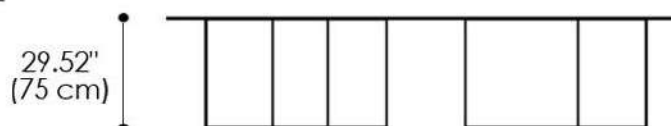

Fused Bronze Glass

MATERIALS

- Glass

Thrim Dining Table Shaped / Fused Glass Shaped 200

- Width: 78.74" (200 cm)
- Depth: 43.31" (110 cm)

Thrim Dining Table Shaped / Fused Glass Shaped 220

- Width: 86.61" (220 cm)
- Depth: 43.31" (110 cm)

Thrim Dining Table Shaped / Fused Glass Shaped 240

- Width: 94.48" (240 cm)
- Depth: 43.31" (110 cm)

Thrim Dining Table Shaped / Fused Glass Shaped 260

- Width: 102.36" (260 cm)
- Depth: 43.31" (110 cm)

Thrim Dining Table Shaped / Fused Glass Shaped 280

- Width: 110.23" (280 cm)
- Depth: 43.31" (110 cm)

Thrim Dining Table Shaped / Fused Glass Shaped 300

- Width: 118.11" (300 cm)
- Depth: 43.31" (110 cm)

Thrim Dining Table Shaped / Fused Glass Shaped 320

- Width: 125.98" (320 cm)
- Depth: 47.24" (120 cm)