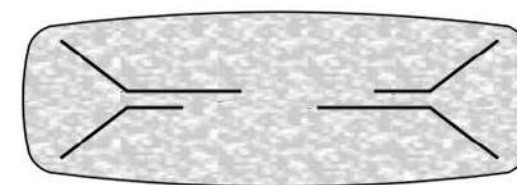

Fused Bronze Glass

MATERIALS

- Glass

Thrim Dining Table Shaped / Fused Glass Shaped 200

- Width: 78.74" (200 cm)
- Depth: 43.31" (110 cm)

Thrim Dining Table Shaped / Fused Glass Shaped 220

- Width: 86.61" (220 cm)
- Depth: 43.31" (110 cm)

Thrim Dining Table Shaped / Fused Glass Shaped 240

- Width: 94.48" (240 cm)
- Depth: 43.31" (110 cm)

Thrim Dining Table Shaped / Fused Glass Shaped 260

- Width: 102.36" (260 cm)
- Depth: 43.31" (110 cm)

Thrim Dining Table Shaped / Fused Glass Shaped 280

- Width: 110.23" (280 cm)
- Depth: 43.31" (110 cm)

Thrim Dining Table Shaped / Fused Glass Shaped 300

- Width: 118.11" (300 cm)
- Depth: 43.31" (110 cm)

Thrim Dining Table Shaped / Fused Glass Shaped 320

- Width: 125.98" (320 cm)
- Depth: 47.24" (120 cm)