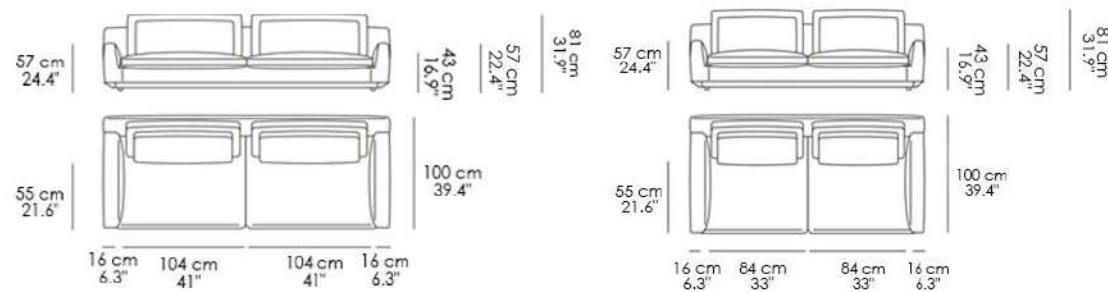

### Structure Finish - Aluminium

Black Painted  
RAL 7021

Bronze Painted  
Aluminium

Gold Stained  
Aluminium

Polished  
Aluminium

Ellington is one of the five families of the sofa collection designed by Ludovica+Roberto Palomba. The aluminium frame (Horm patent), light and ecological, on which all the padded elements are inserted, is the distinctive feature and the common denominator of the collection expression of the high tailoring craftsmanship of Made in Italy. Ellington, with its well-proportioned volumes, represents the most classic and reassuring type of sofa, only 3 cm high from the ground.

**A**

**C**

**D**