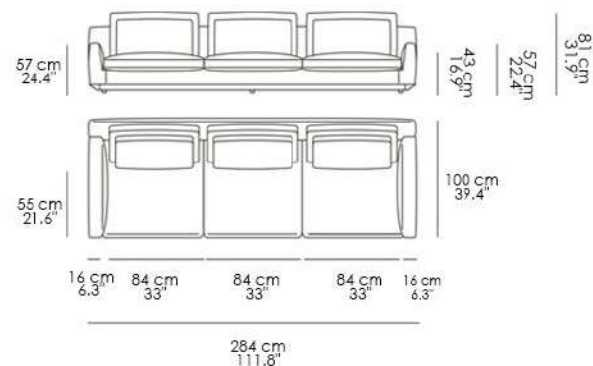

### Structure Finish - Aluminium

Black Painted  
RAL 7021

Bronze Painted  
Aluminium

Gold Stained  
Aluminium

Polished  
Aluminium

Ellington is one of the five families of the sofa collection designed by Ludovica+Roberto Palomba. The aluminium frame (Horm patent), light and ecological, on which all the padded elements are inserted, is the distinctive feature and the common denominator of the collection expression of the high tailoring craftsmanship of Made in Italy. Ellington, with its well-proportioned volumes, represents the most classic and reassuring type of sofa, only 3 cm high from the ground.

**A**

**C**

**D**