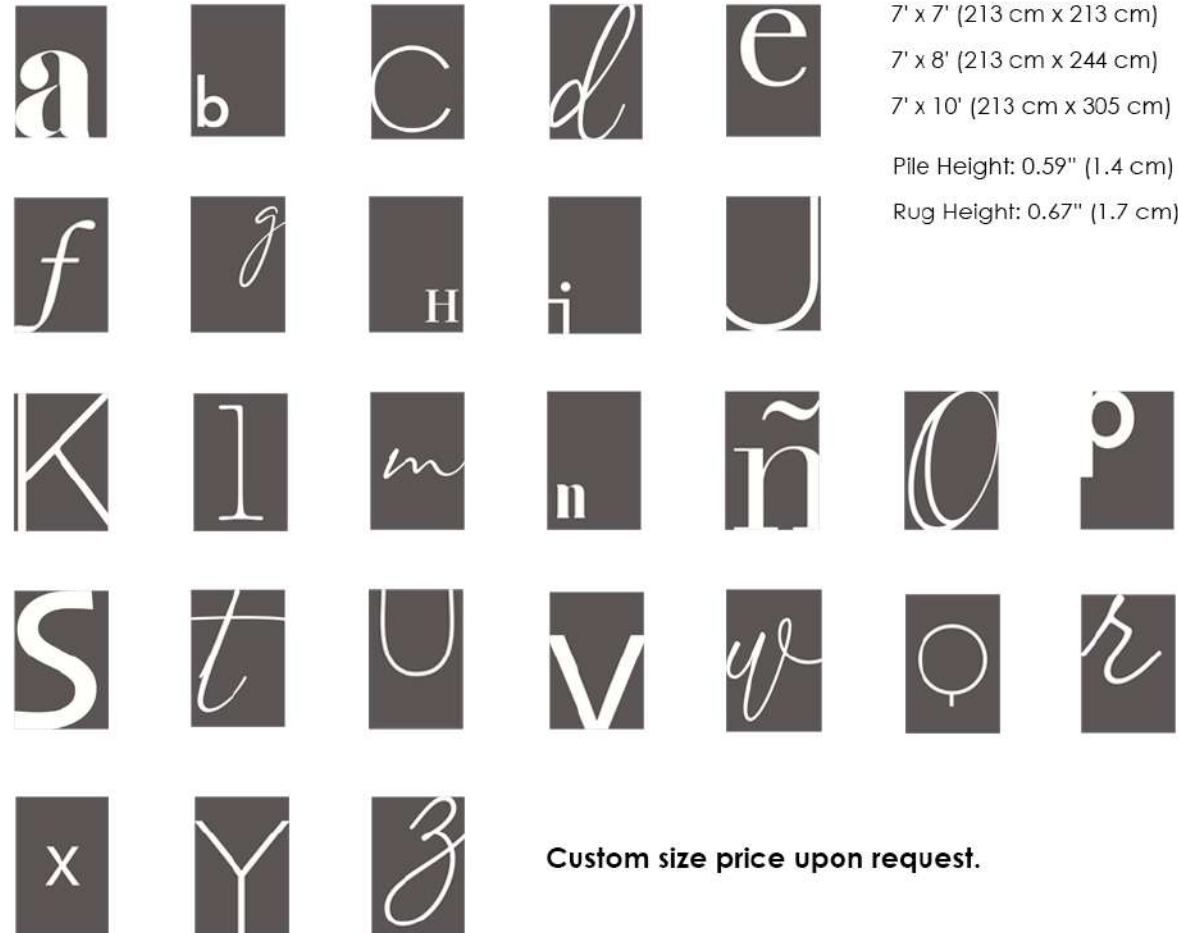

**TUA ALPHABET RUG**

**Tua Alphabet Rug** - The heart of TUA will be a design made up of the memories you choose, captured in a single letter.

**Available Dimensions: L x D x H**

5' x 7' (152 cm x 213 cm)

6' x 8' (183 cm x 244 cm)

7' x 7' (213 cm x 213 cm)

7' x 8' (213 cm x 244 cm)

7' x 10' (213 cm x 305 cm)

Pile Height: 0.59" (1.4 cm)

Rug Height: 0.67" (1.7 cm)

**FINISHES**

**Letter Color and Background Finish - Wool**

				
LS20	LS19	LS18	LS17	LS16
				
LS12	LS15	LS14	LS13	LS11
				
LS10	LS07	LS06	LS09	LS00
				
LS08	LS03	LS02	LS05	LS23
				
LS04	LS22	LS21	LS01	LS25
		<b>MATERIALS</b> - Wool		
LS26	LS24			

Custom size price upon request.