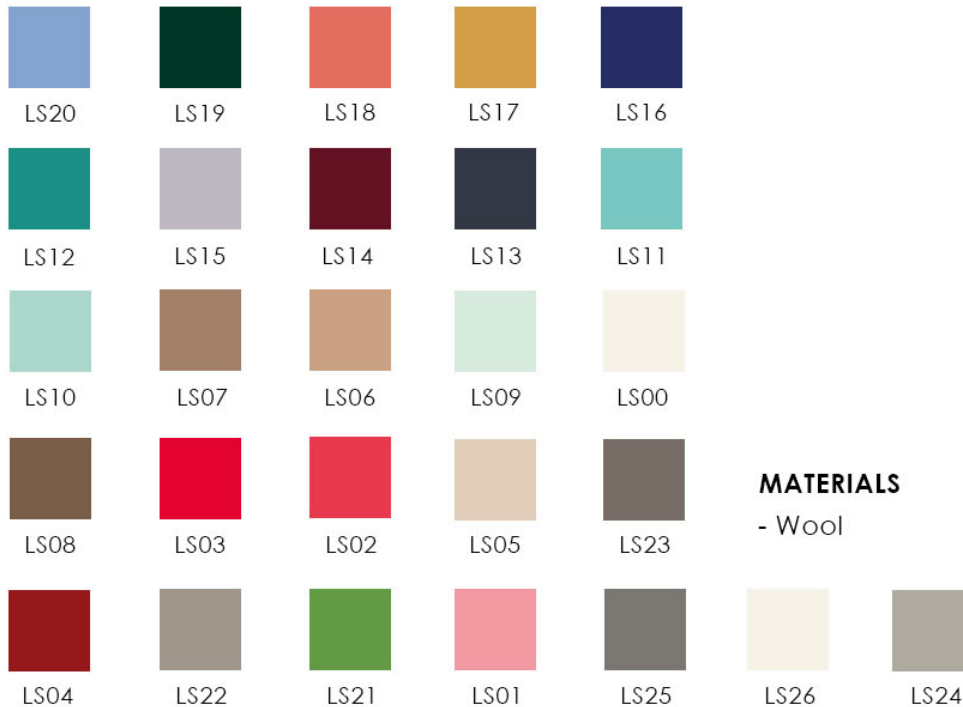

**TEXTURE TAU015  
RUG**

**Texture TAU015 Rug** - Texture is the appearance of a surface. It is expressive, significant and transmits sensations through touch and sight.

**FINISHES**

**Color - Alma Wool**

**MATERIALS**

- Wool

**Available Dimensions: L x D x H**

- 5' x 7' (152 cm x 213 cm)
- 6' x 8' (183 cm x 244 cm)
- 7' x 7' (213 cm x 213 cm)
- 7' x 8' (213 cm x 244 cm)
- 7' x 10' (213 cm x 305 cm)
- 3' x 8' (91.4 cm x 244 cm)
- 3' x 10' (91.4 cm x 305 cm)
- 3' x 16.5' (91.4 cm x 503 cm)
- Pile Height: 0.59" (1.4 cm)
- Rug Height: 0.67" (1.7 cm)