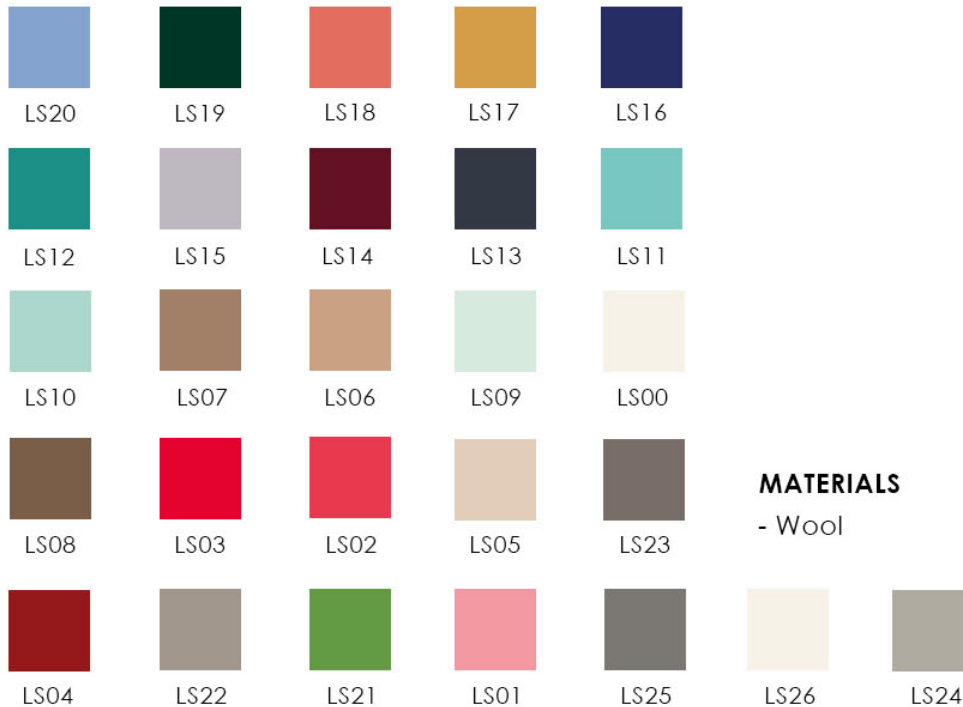

**TEXTURE TAU013
RUG**

Texture TAU013 Rug - Texture is the appearance of a surface. It is expressive, significant and transmits sensations through touch and sight.

FINISHES

Color - Alma Wool

MATERIALS

- Wool

Available Dimensions: L x D x H

- 5' x 7' (152 cm x 213 cm)
- 6' x 8' (183 cm x 244 cm)
- 7' x 7' (213 cm x 213 cm)
- 7' x 8' (213 cm x 244 cm)
- 7' x 10' (213 cm x 305 cm)
- 3' x 8' (91.4 cm x 244 cm)
- 3' x 10' (91.4 cm x 305 cm)
- 3' x 16.5' (91.4 cm x 503 cm)
- Pile Height: 0.59" (1.4 cm)
- Rug Height: 0.67" (1.7 cm)