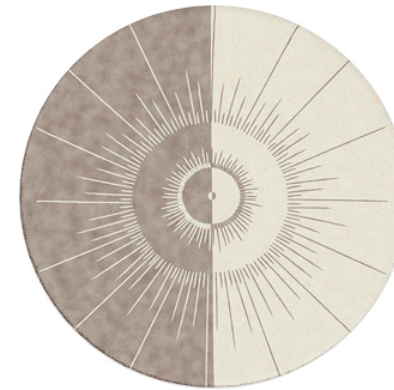

SUNSET CIRCLE RUG

**Sunset Circle Rug** - Full of magic and color, this collection arrives to our family to give that mystical, original and singular touch.

FINISHES

Color and Background Finish - Wool

									
LS20	LS19	LS18	LS17	LS16					
									
LS12	LS15	LS14	LS13	LS11					
									
LS10	LS07	LS06	LS09	LS00					
									
LS08	LS03	LS02	LS05	LS23					
									
LS04	LS22	LS21	LS01	LS25	LS26	LS24			

**MATERIALS**

- Wool

**Available Dimensions: L x D x H**

- 5' x 7' (152 cm x 213 cm)
- 6' x 8' (183 cm x 244 cm)
- 7' x 7' (213 cm x 213 cm)
- 7' x 8' (213 cm x 244 cm)
- 7' x 10' (213 cm x 305 cm)
- Pile Height: 0.59" (1.4 cm)
- Rug Height: 0.67" (1.7 cm)