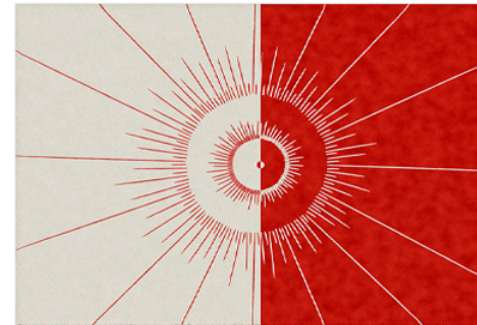

SUNRISE SQUARE RUG

Sunrise Square Rug - Full of magic and color, this collection arrives to our family to give that mystical, original and singular touch.

FINISHES

Color and Background Finish - Wool

 LS20	 LS19	 LS18	 LS17	 LS16
 LS12	 LS15	 LS14	 LS13	 LS11
 LS10	 LS07	 LS06	 LS09	 LS00
 LS08	 LS03	 LS02	 LS05	 LS23
 LS04	 LS22	 LS21	 LS01	 LS25

MATERIALS
- Wool

 LS26	 LS24
--	---

Available Dimensions: L x D x H

- 5' x 7' (152 cm x 213 cm)
- 6' x 8' (183 cm x 244 cm)
- 7' x 7' (213 cm x 213 cm)
- 7' x 8' (213 cm x 244 cm)
- 7' x 10' (213 cm x 305 cm)
- Pile Height: 0.59" (1.4 cm)
- Rug Height: 0.67" (1.7 cm)