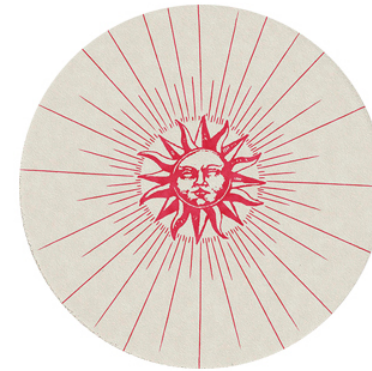

SUN CIRCLE RUG

Sun Circle Rug - Full of magic and color, this collection arrives to our family to give that mystical, original and singular touch.

FINISHES

Color and Background Finish - Wool

MATERIALS

- Wool

Available Dimensions: L x D x H

- 5' x 7' (152 cm x 213 cm)
- 6' x 8' (183 cm x 244 cm)
- 7' x 7' (213 cm x 213 cm)
- 7' x 8' (213 cm x 244 cm)
- 7' x 10' (213 cm x 305 cm)
- Pile Height: 0.59" (1.4 cm)
- Rug Height: 0.67" (1.7 cm)