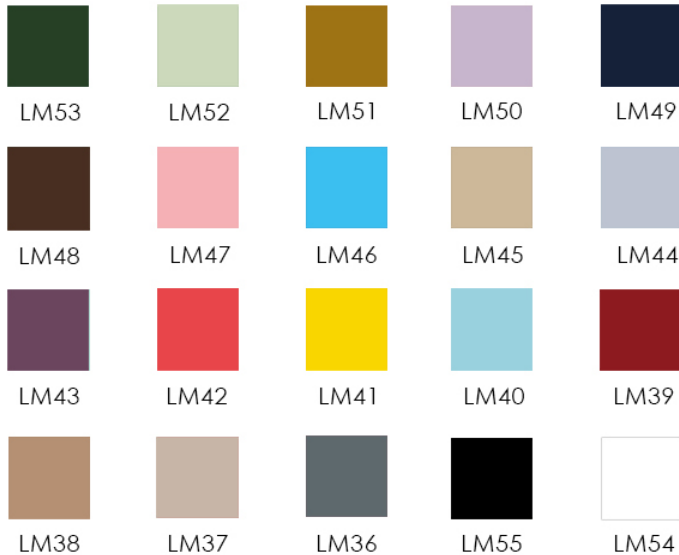

**SHADOW 1103
RUG**

FINISHES

Color (Choose any 5 colors)

MATERIALS

- Wool

Shadow 1103 Rug - Our Shadow rugs are original drawings cast in our most fluid wool, one hundred percent New Zealand wool, in which you can choose from a wide variety of shades that bring life and light to your choice.

Available Dimensions: L x D x H

- 5' x 7' (152 cm x 213 cm)
- 6' x 8' (183 cm x 244 cm)
- 7' x 7' (213 cm x 213 cm)
- 7' x 8' (213 cm x 244 cm)
- 7' x 10' (213 cm x 305 cm)
- Pile Height: 0.63" (1.60 cm)
- Rug Height: 0.75" (1.90 cm)