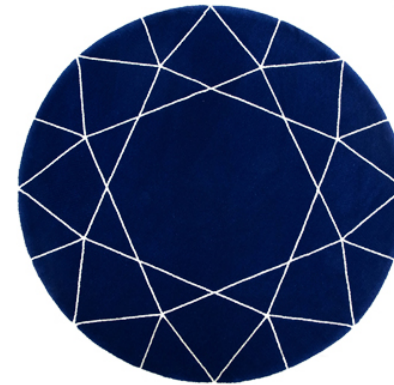

ROUND RUG

FINISHES

Multicolor - Wool

Bright Warm

Smooth Warm

Bright Cold

Color and Background Color - Wool

LS20

MATERIALS

- Wool

LS26

LS24

Round Rug - Diamond is a collection based on geometric shapes that takes inspiration from cut diamonds and emeralds.

Available Dimensions: L x D x H

6' Ø (183 cm)

7' Ø (213 cm)