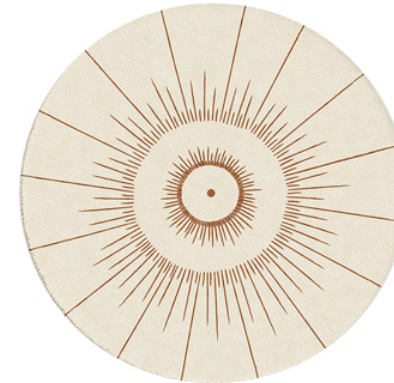

LIGHT CIRCLE RUG

Light Circle Rug - Full of magic and color, this collection arrives to our family to give that mystical, original and singular touch.

FINISHES

Color and Background Finish - Wool

MATERIALS

- Wool

Available Dimensions: L x D x H

- 5' x 7' (152 cm x 213 cm)
- 6' x 8' (183 cm x 244 cm)
- 7' x 7' (213 cm x 213 cm)
- 7' x 8' (213 cm x 244 cm)
- 7' x 10' (213 cm x 305 cm)
- Pile Height: 0.59" (1.4 cm)
- Rug Height: 0.67" (1.7 cm)