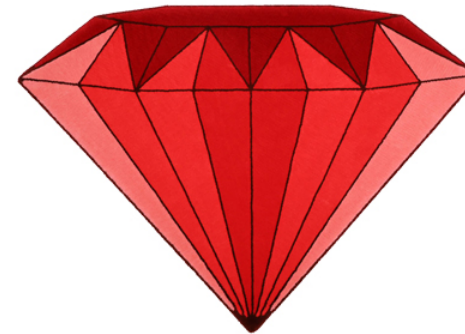

DIAMOND RUG

FINISHES

Multicolor - Wool

Bright Warm

Smooth Warm

Bright Cold

Color and Background Color - Wool

LS20

MATERIALS

- Wool

LS26

LS24

Diamond Rug - Diamond is a collection based on geometric shapes that takes inspiration from cut diamonds and emeralds.

Available Dimensions: L x D x H

5' x 7' (152 cm x 213 cm)

6' x 8' (183 cm x 244 cm)

7' x 9' (213 cm x 274 cm)

Pile Height: 0.59" (1.4 cm)

Rug Height: 0.67" (1.7 cm)

100% Natural Wool

Custom size price upon request.