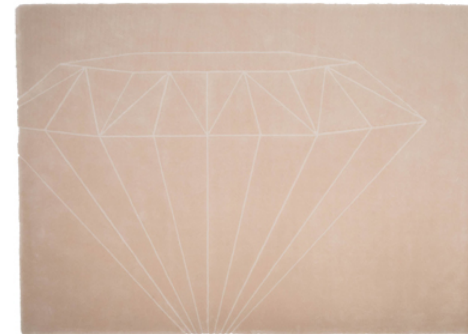

**DIAMOND 2 RUG**

**FINISHES**

**Multicolor - Wool**

Bright Warm

Smooth Warm

Bright Cold

**Color and Background Color - Wool**

LS20

**MATERIALS**

- Wool

LS26

LS24

**Diamond 2 Rug** - Diamond is a collection based on geometric shapes that takes inspiration from cut diamonds and emeralds.

**Available Dimensions: L x D x H**

- 5' x 7' (152 cm x 213 cm)
- 6' x 8' (183 cm x 244 cm)
- 7' x 9' (213 cm x 274 cm)
- Pile Height: 0.59" (1.4 cm)
- Rug Height: 0.67" (1.7 cm)